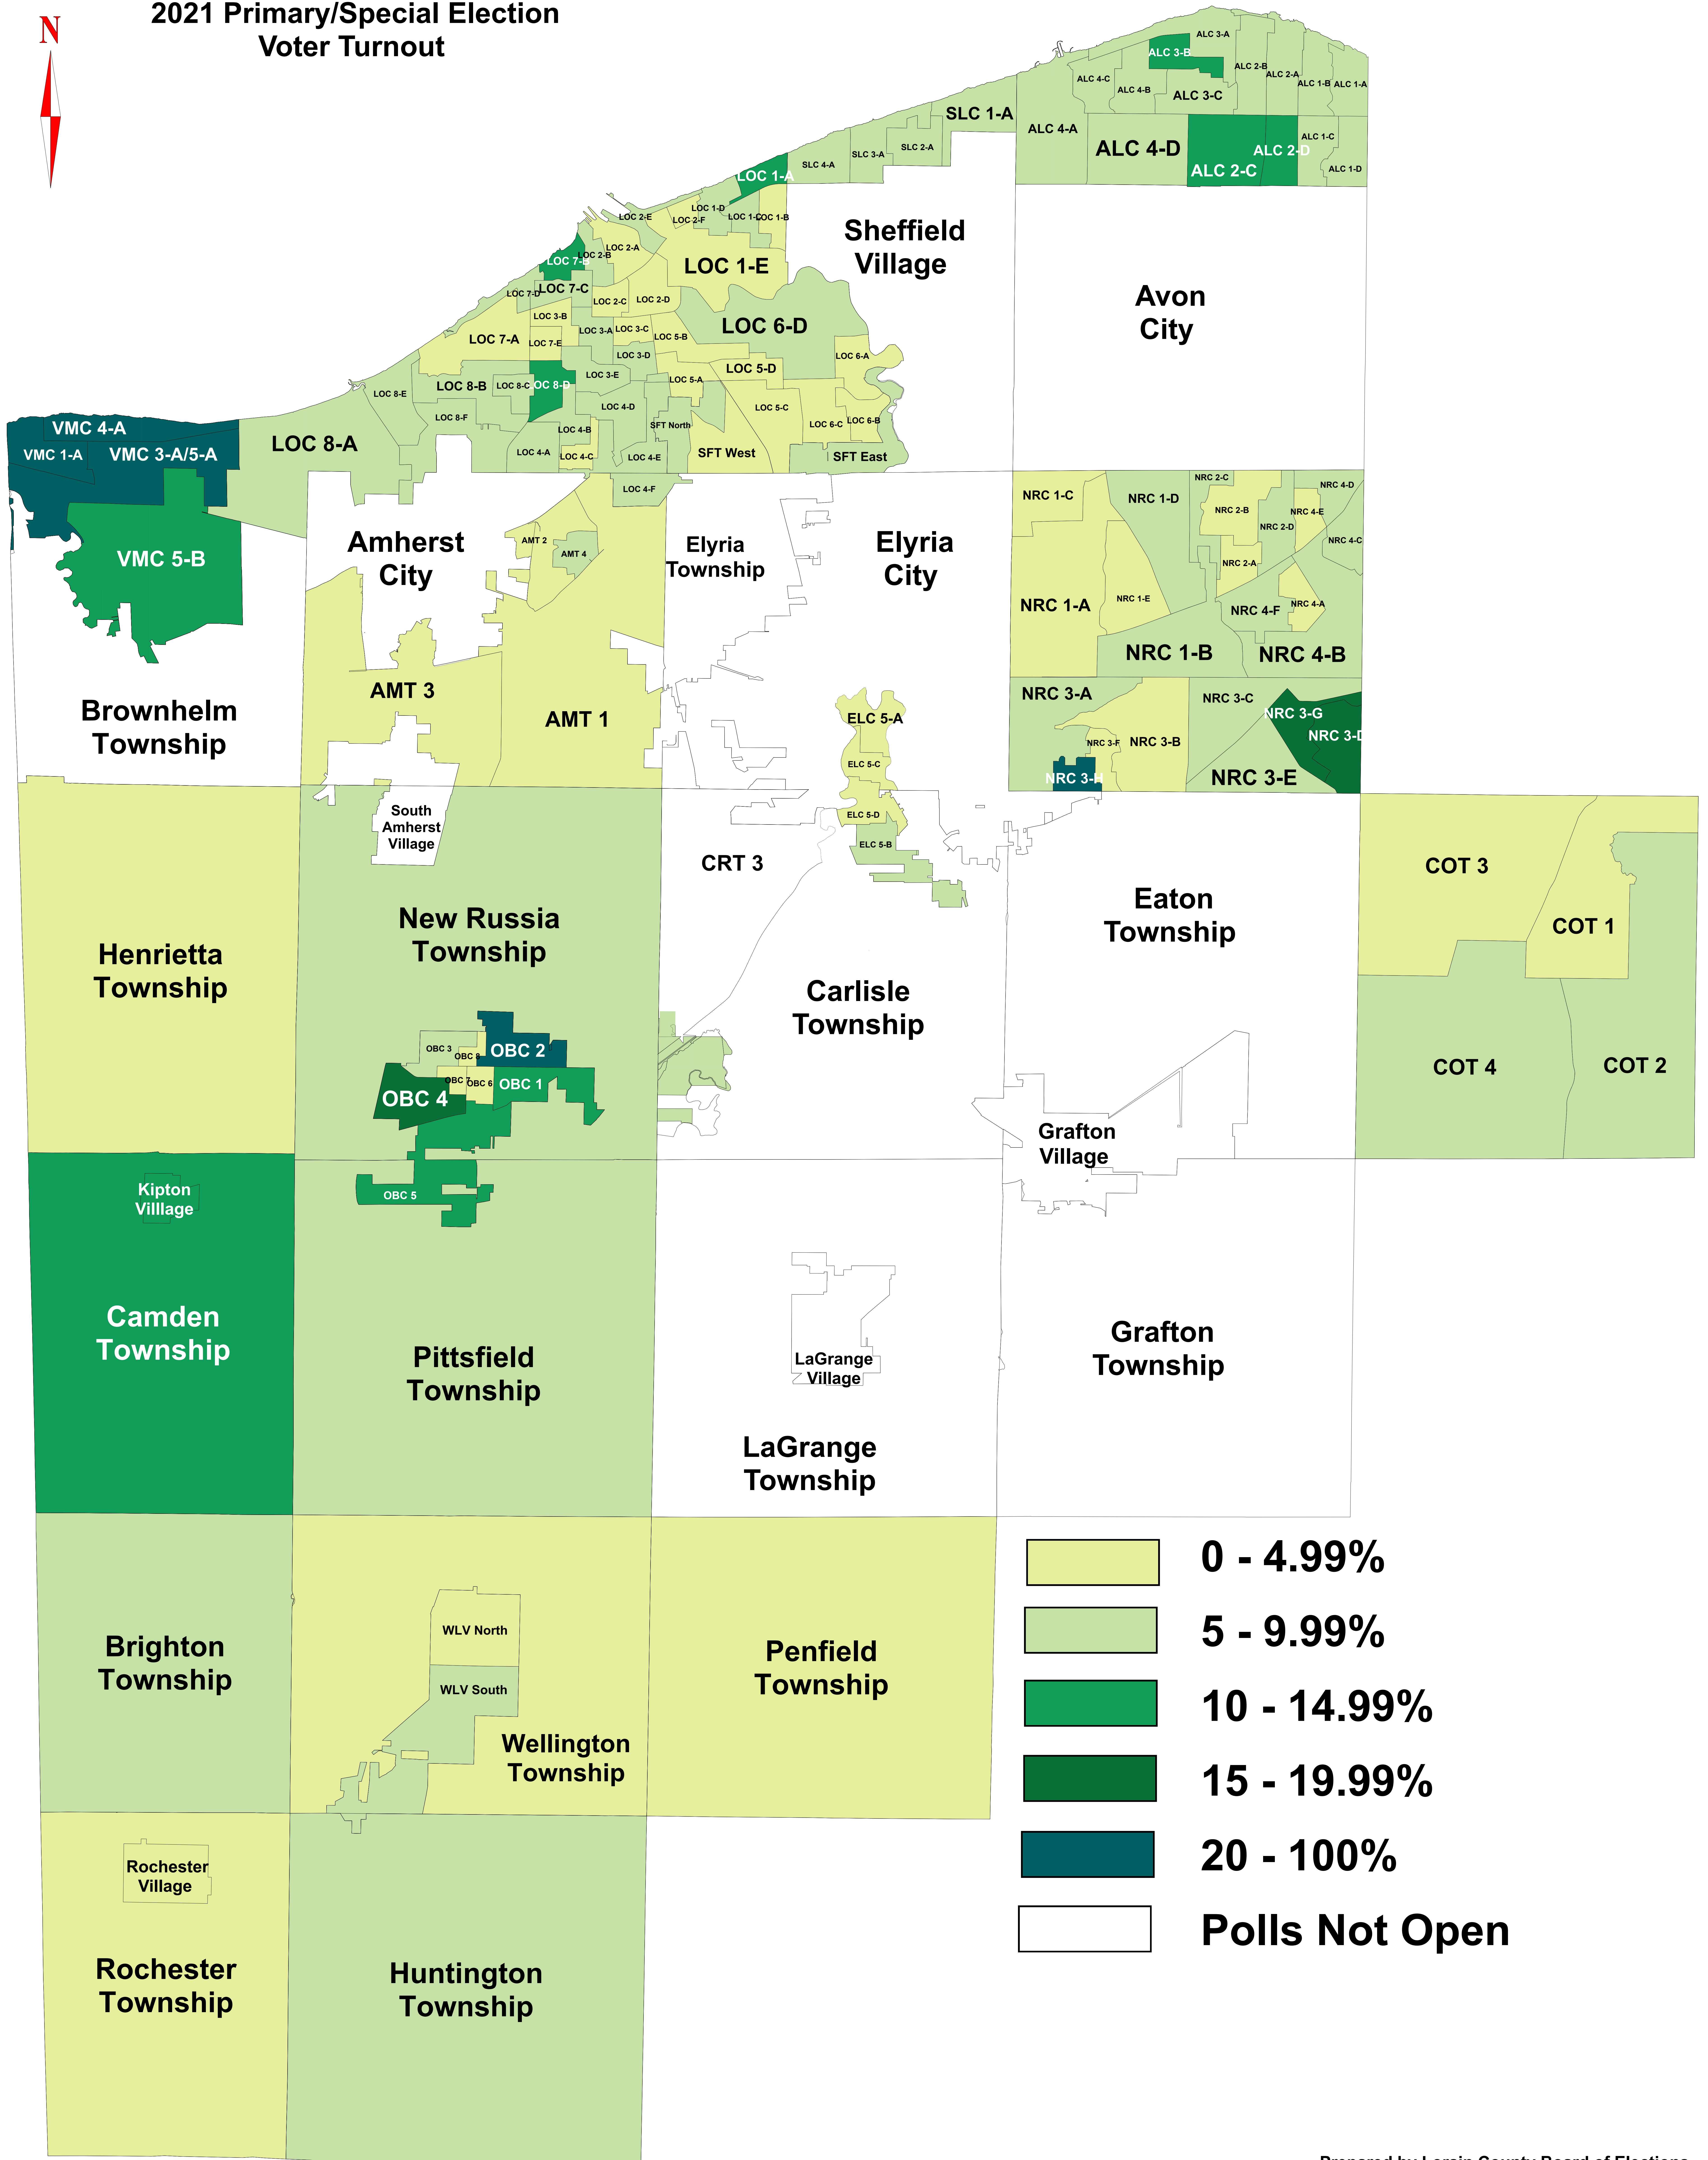

Lorain County Board of Elections
 2021 Primary/Special Election
 Voter Turnout

	0 - 4.99%
	5 - 9.99%
	10 - 14.99%
	15 - 19.99%
	20 - 100%
	Polls Not Open