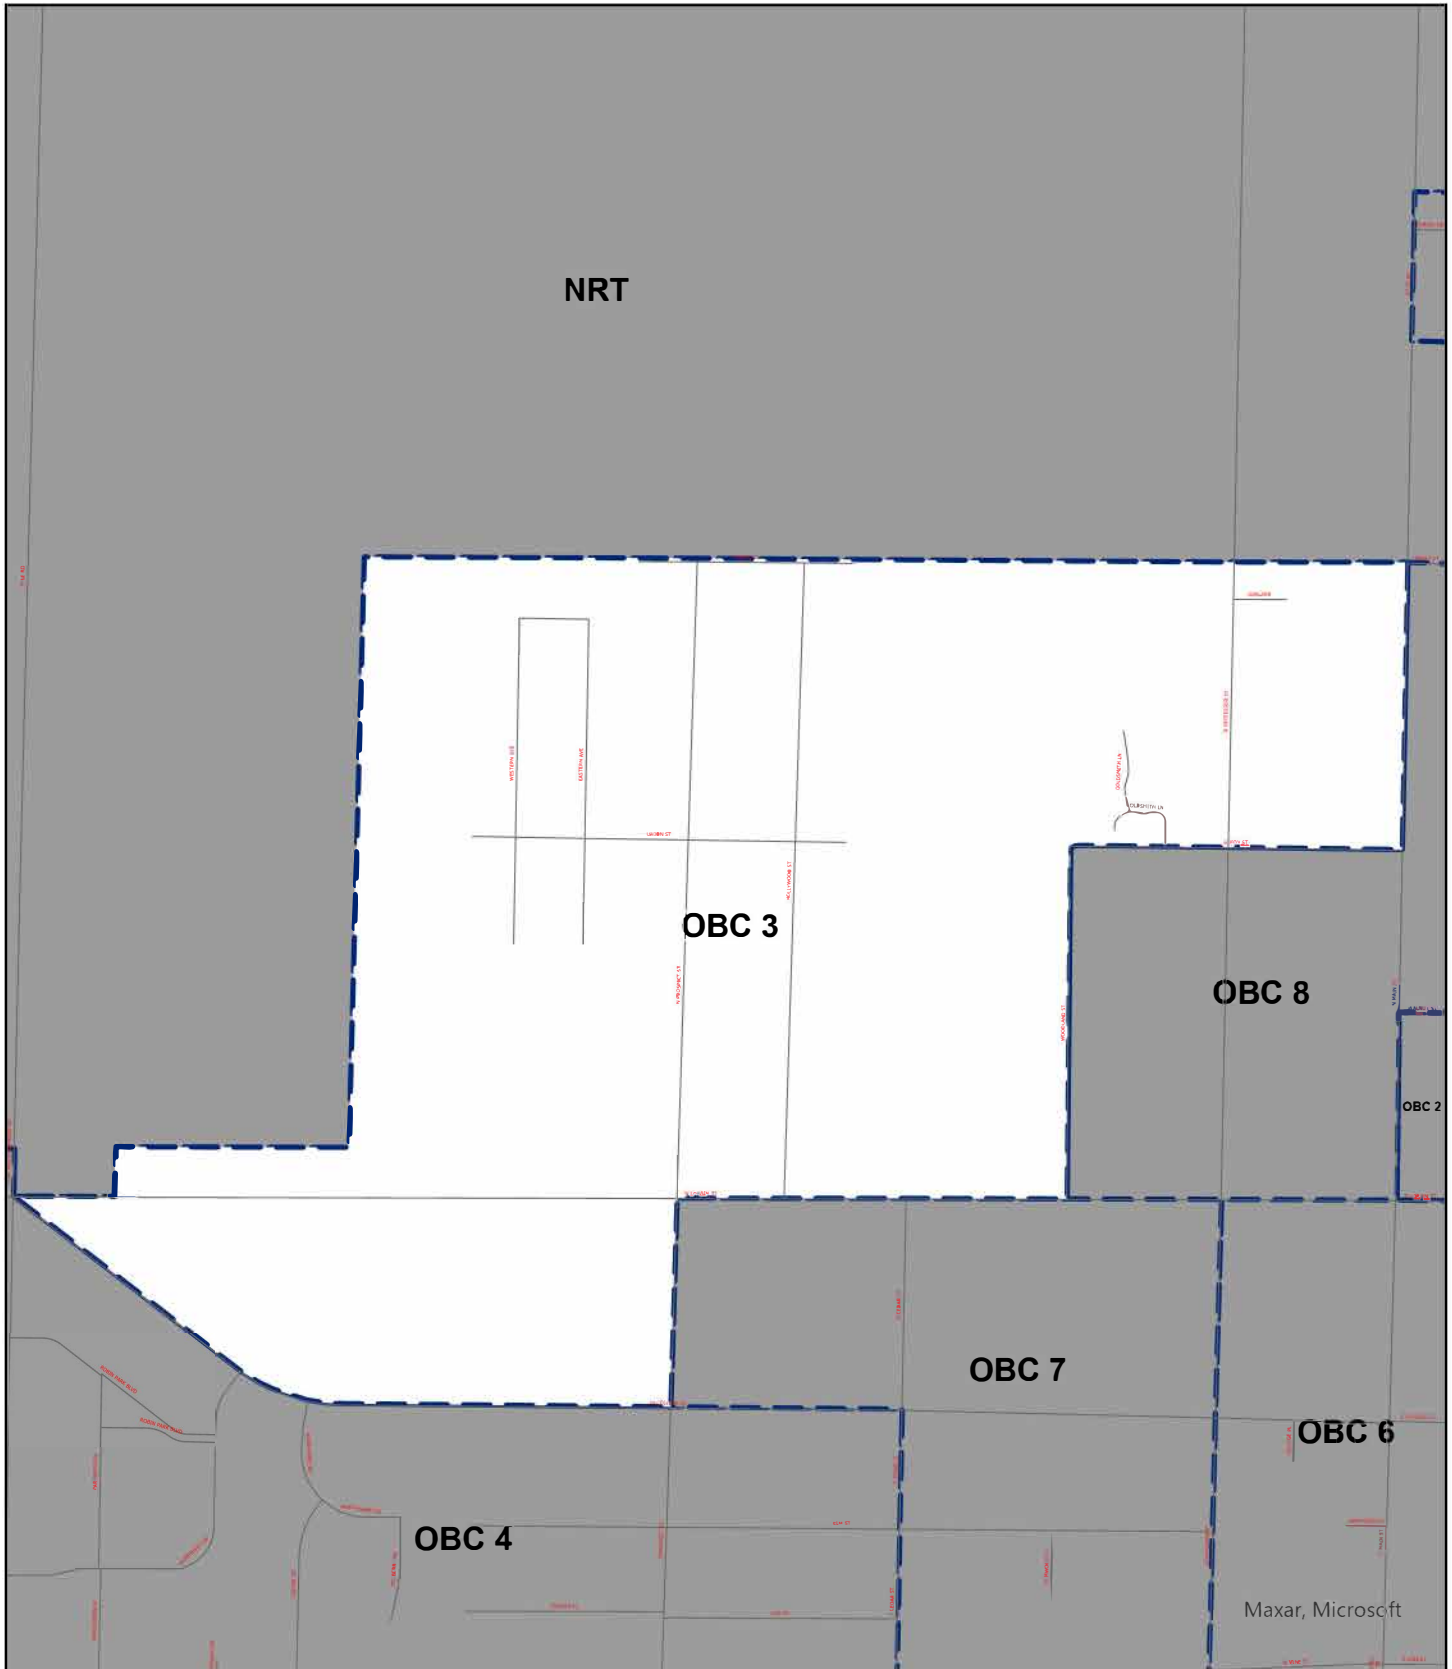

Lorain County Board of Elections

Oberlin City #1 - Precinct Boundaries

Prepared by Lorain County Board of Elections
Paul R. Adams - Director
Election Operations Department - March 2025
dc/03.2025

Legend

- US Highways
- Roads
- Precincts

Lorain County Board of Elections

Oberlin City #3 - Precinct Boundaries

Legend

- Roads
-  Precincts

Lorain County Board of Elections

Oberlin City #4 - Precinct Boundaries

Prepared by Lorain County Board of Elections
Paul R. Adams - Director
Election Operations Department - March 2025
dc/03.2025

Legend

- Roads
- } Precincts

Lorain County Board of Elections

Oberlin City #7 - Precinct Boundaries

Legend

- Roads
-  Precincts

Lorain County Board of Elections

Oberlin City #8 - Precinct Boundaries

Legend

- Roads
-  Precincts