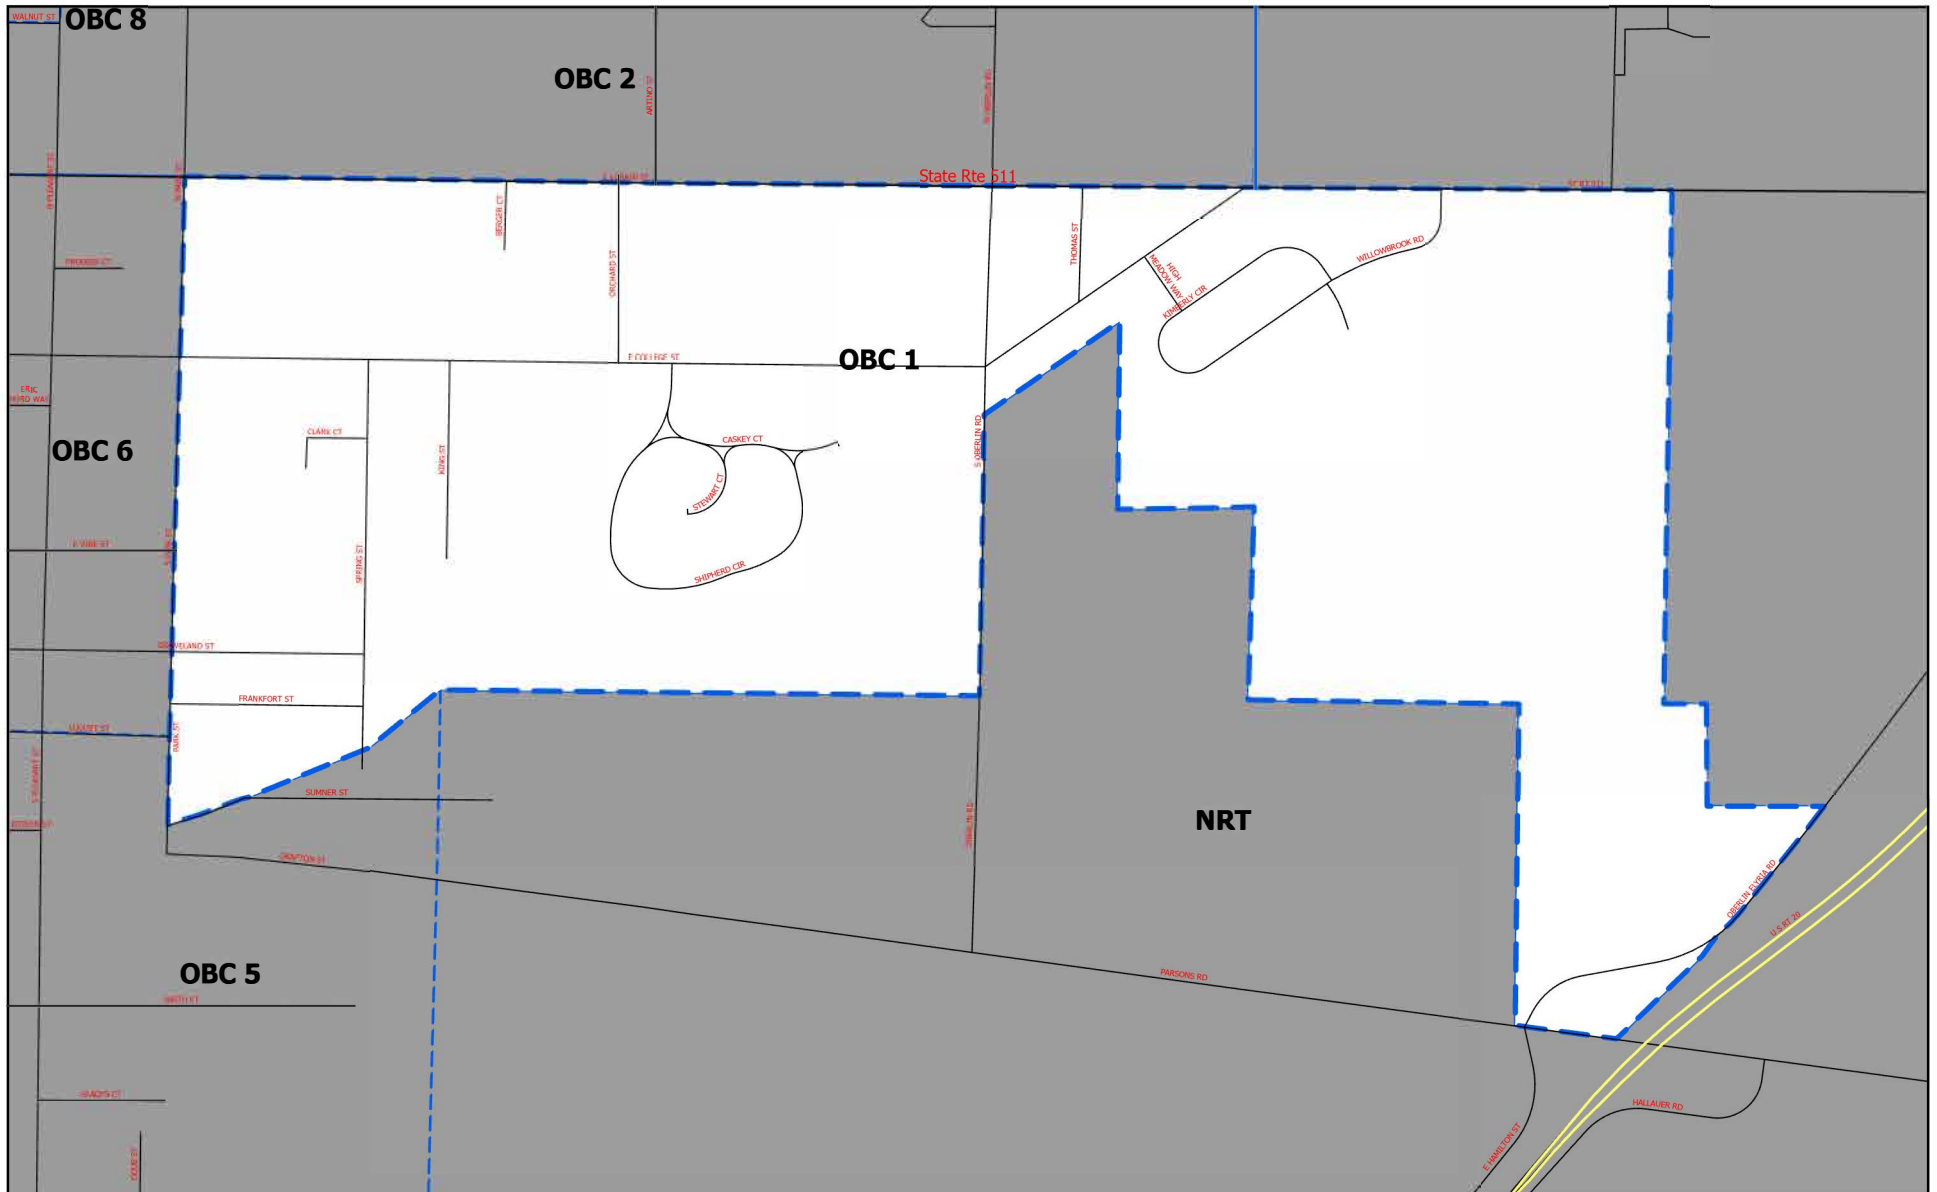

Lorain County Board of Elections

Oberlin City #1 - Precinct Boundaries

Prepared by Lorain County Board of Elections
Paul R. Adams - Director
Election Operations Department - March 2025
dc/03.2025

Legend

- US Highways
- Roads
- Precincts

Lorain County Board of Elections

Oberlin City #3 - Precinct Boundaries

Legend

- Roads
-  Precincts

Lorain County Board of Elections

Oberlin City #4 - Precinct Boundaries

Prepared by Lorain County Board of Elections
Paul R. Adams - Director
Election Operations Department - March 2025
dc/03.2025

Legend

- Roads
- } Precincts

Lorain County Board of Elections

Oberlin City #7 - Precinct Boundaries

Legend

- Roads
-  Precincts

Lorain County Board of Elections

Oberlin City #8 - Precinct Boundaries

Legend

- Roads
-  Precincts