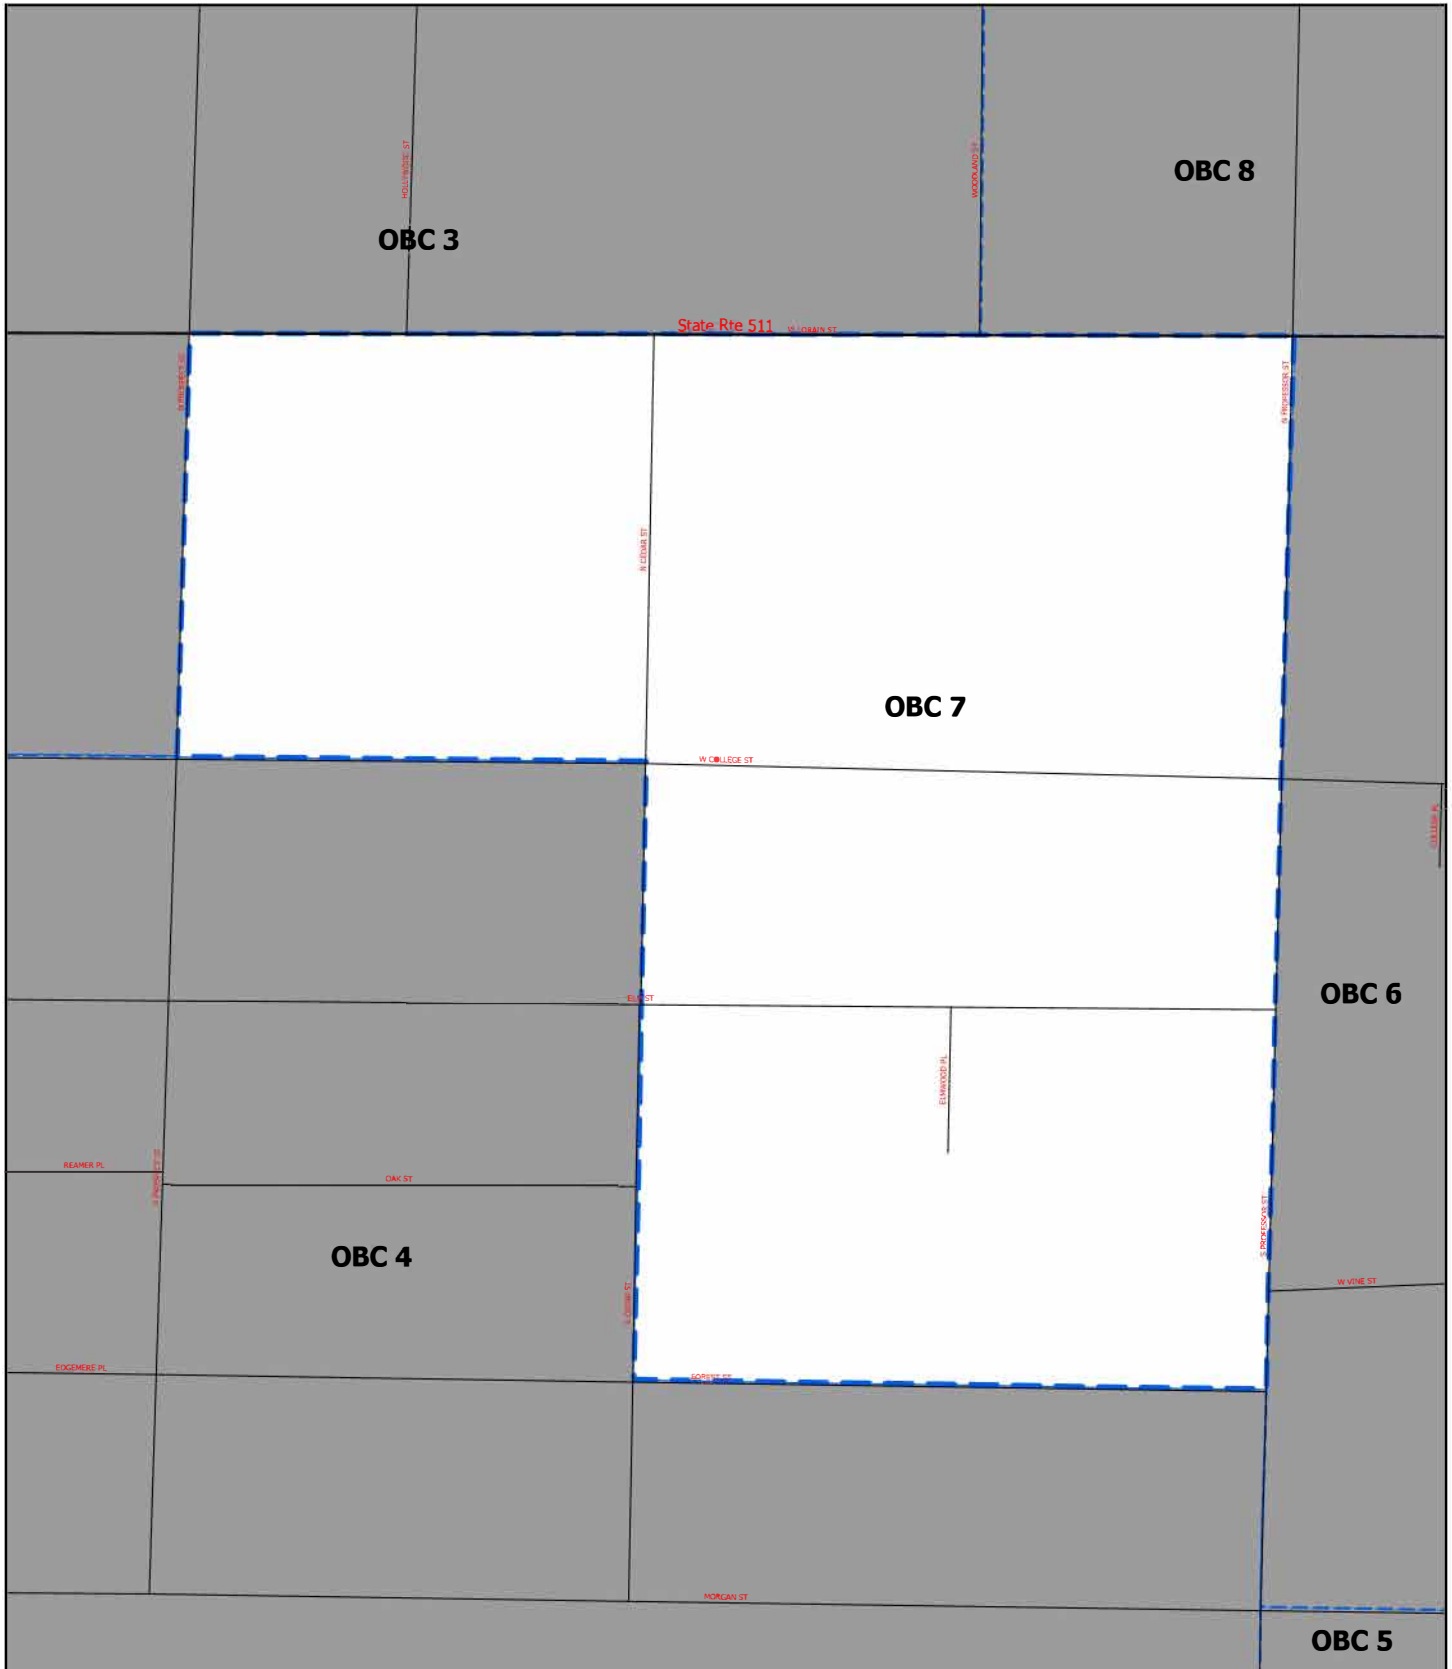

Lorain County Board of Elections

Oberlin City #1 - Precinct Boundaries

Prepared by Lorain County Board of Elections
Paul R. Adams - Director
Election Operations Department - March 2025
dc/03.2025

Legend

- US Highways
- Roads
- Precincts

Lorain County Board of Elections

Oberlin City #3 - Precinct Boundaries

Legend

- Roads
-  Precincts

Lorain County Board of Elections

Oberlin City #4 - Precinct Boundaries

Prepared by Lorain County Board of Elections
Paul R. Adams - Director
Election Operations Department - March 2025
dc/03.2025

Legend

- Roads
- } Precincts

Lorain County Board of Elections

Oberlin City #7 - Precinct Boundaries

Legend

- Roads
-  Precincts

Lorain County Board of Elections

Oberlin City #8 - Precinct Boundaries

Legend

- Roads
-  Precincts