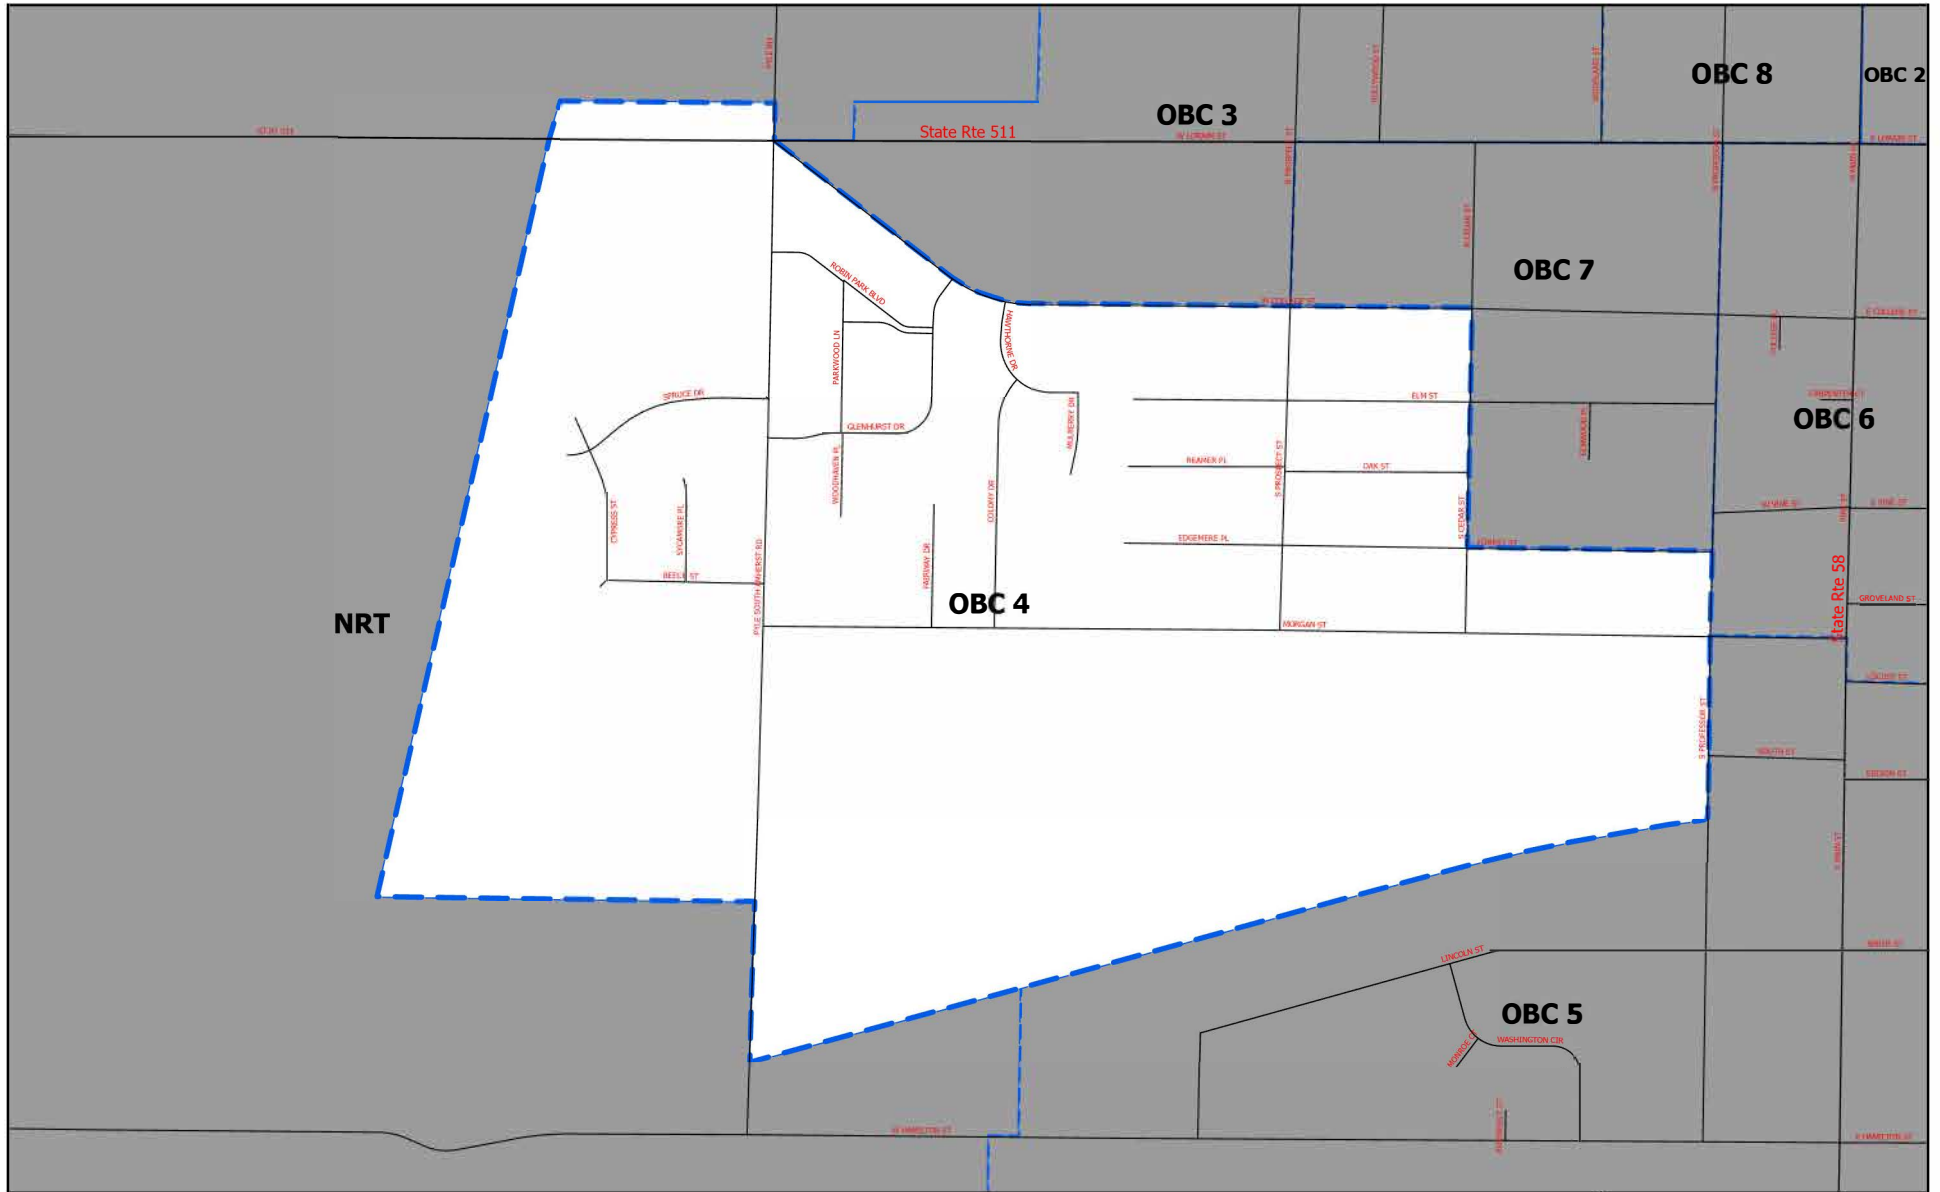

Lorain County Board of Elections

Oberlin City #1 - Precinct Boundaries

Prepared by Lorain County Board of Elections
Paul R. Adams - Director
Election Operations Department - March 2025
dc/03.2025

Legend

- US Highways
- Roads
- Precincts

Lorain County Board of Elections

Oberlin City #3 - Precinct Boundaries

Legend

- Roads
-  Precincts

Lorain County Board of Elections

Oberlin City #4 - Precinct Boundaries

Prepared by Lorain County Board of Elections
Paul R. Adams - Director
Election Operations Department - March 2025
dc/03.2025

Legend

- Roads
- } Precincts

Lorain County Board of Elections

Oberlin City #7 - Precinct Boundaries

Legend

- Roads
-  Precincts

Lorain County Board of Elections

Oberlin City #8 - Precinct Boundaries

Legend

- Roads
-  Precincts