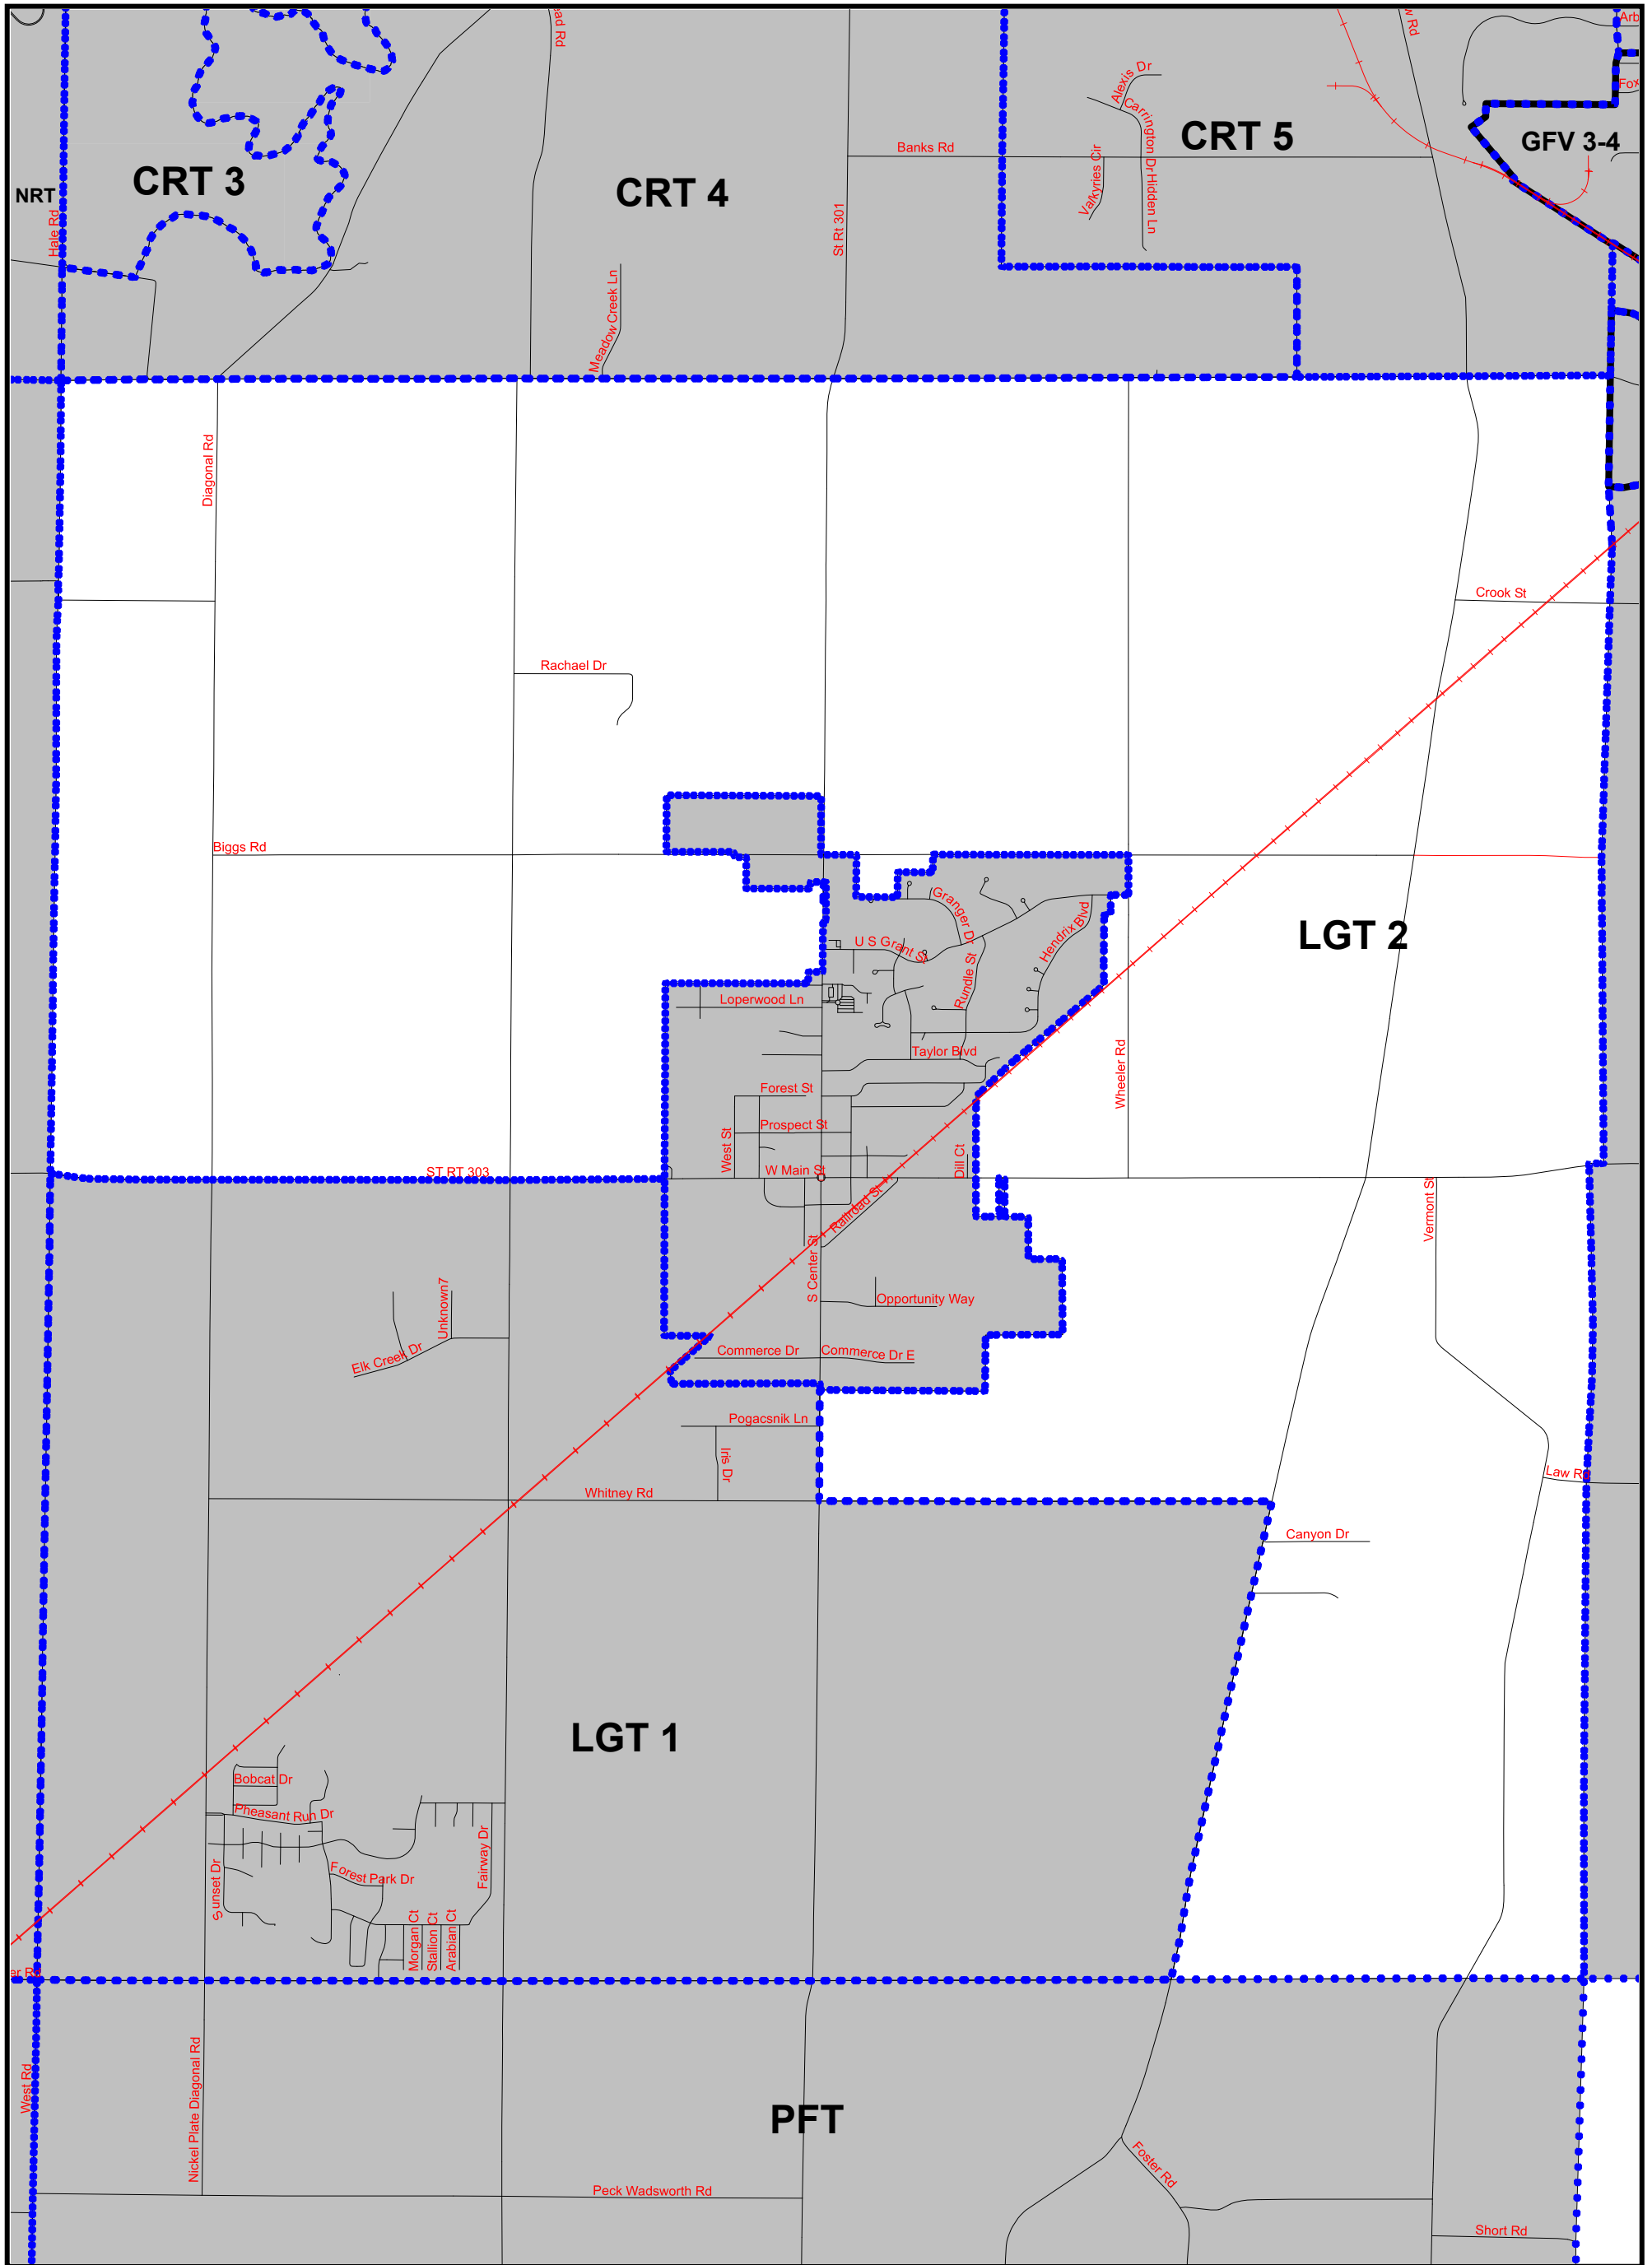

Legend

- - - Precinct
- Roads
- + - Rail

LaGrange Township, Ohio - All Precincts

Ward Boundaries & Voting Precincts

Prepared by: Lorain County Board of Elections
 Paul R Adams - Director
 Election Operations - September, 2011
 jcp/02.2019

Legend

- Precinct
- Roads
- Rail

Precinct: LaGrange Township 1

Ward boundaries & Voting precincts

Prepared by: Lorain County Board of Elections
 Paul R Adams - Director
 Election Operations Department - May, 2016
 jcp/02.2019

Precinct: LaGrange Township 2

Ward boundaries & Voting precincts

Prepared by: Lorain County Board of Elections
 Paul R Adams - Director
 Election Operations Department - May, 2016
 jcp/02.2019

Legend	
	Precinct
	Roads
	Rail