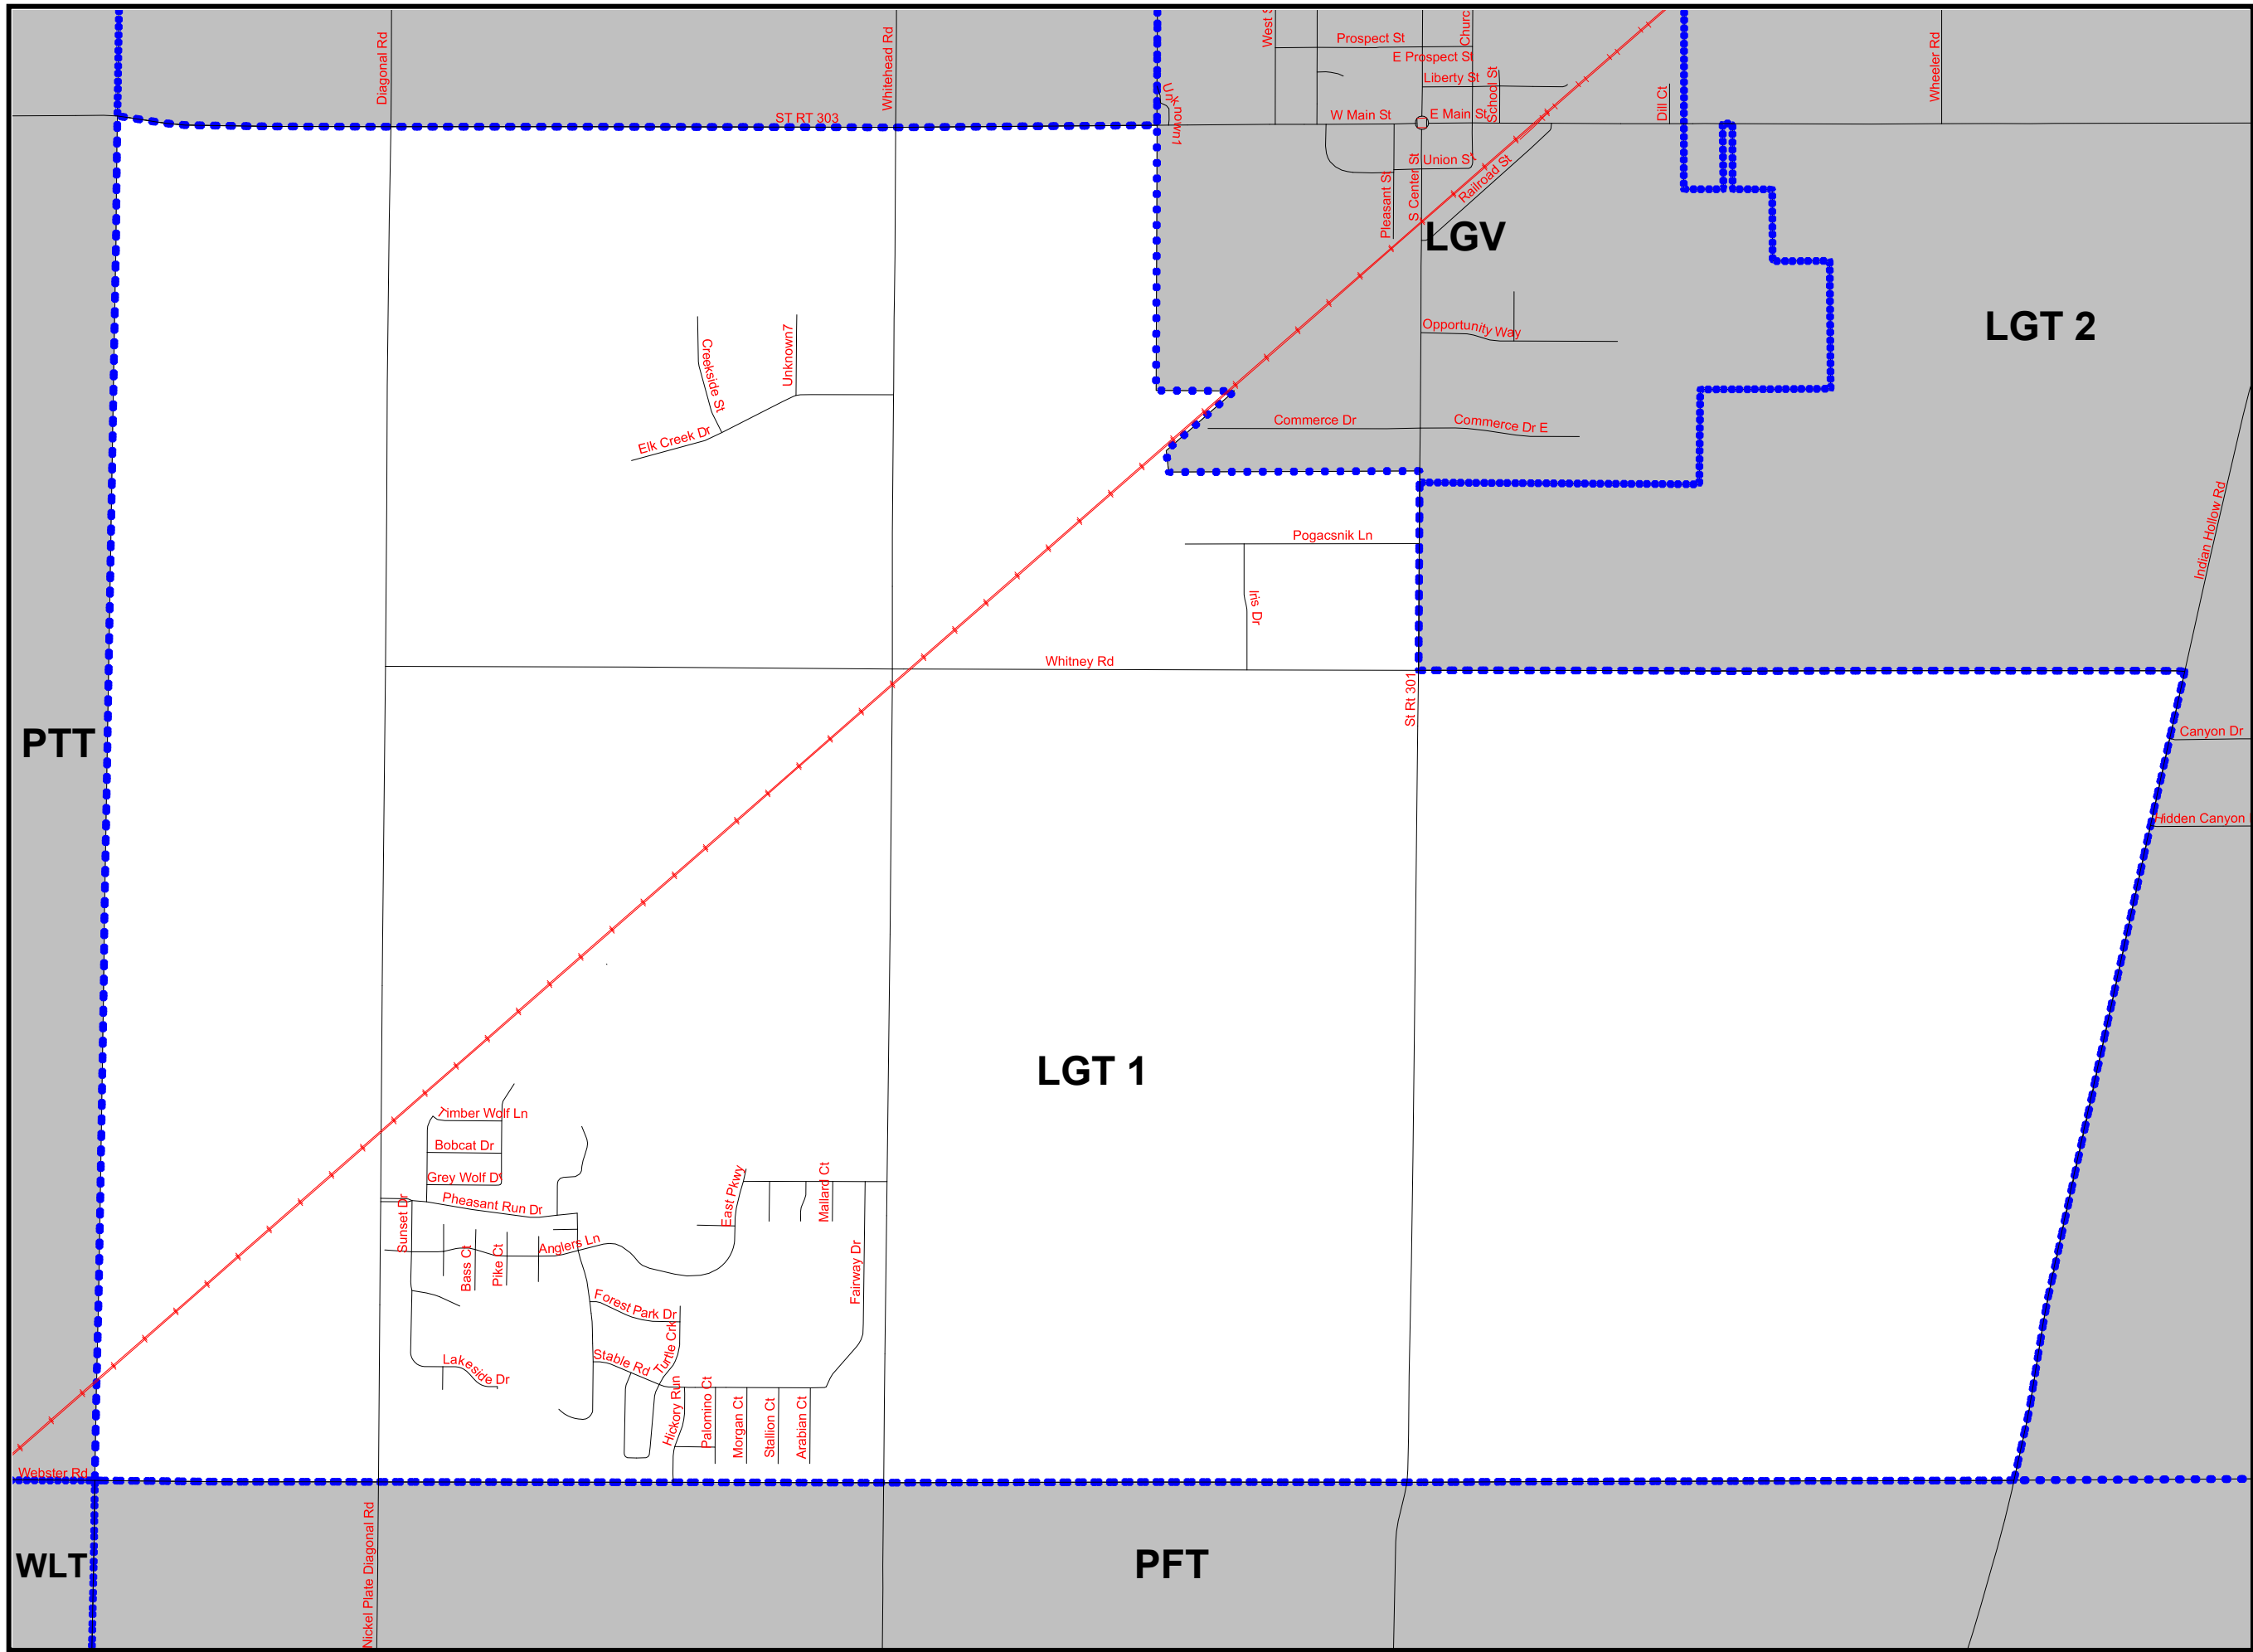

Legend

- - - Precinct
- Roads
- + - Rail

LaGrange Township, Ohio - All Precincts

Ward Boundaries & Voting Precincts

Prepared by: Lorain County Board of Elections
 Paul R Adams - Director
 Election Operations - September, 2011
 jcp/02.2019

Legend

- Precinct
- Roads
- Rail

Precinct: LaGrange Township 1

Ward boundaries & Voting precincts

Prepared by: Lorain County Board of Elections
 Paul R Adams - Director
 Election Operations Department - May, 2016
 jcp/02.2019

Precinct: LaGrange Township 2

Ward boundaries & Voting precincts

Prepared by: Lorain County Board of Elections
 Paul R Adams - Director
 Election Operations Department - May, 2016
 jcp/02.2019

Legend	
	Precinct
	Roads
	Rail