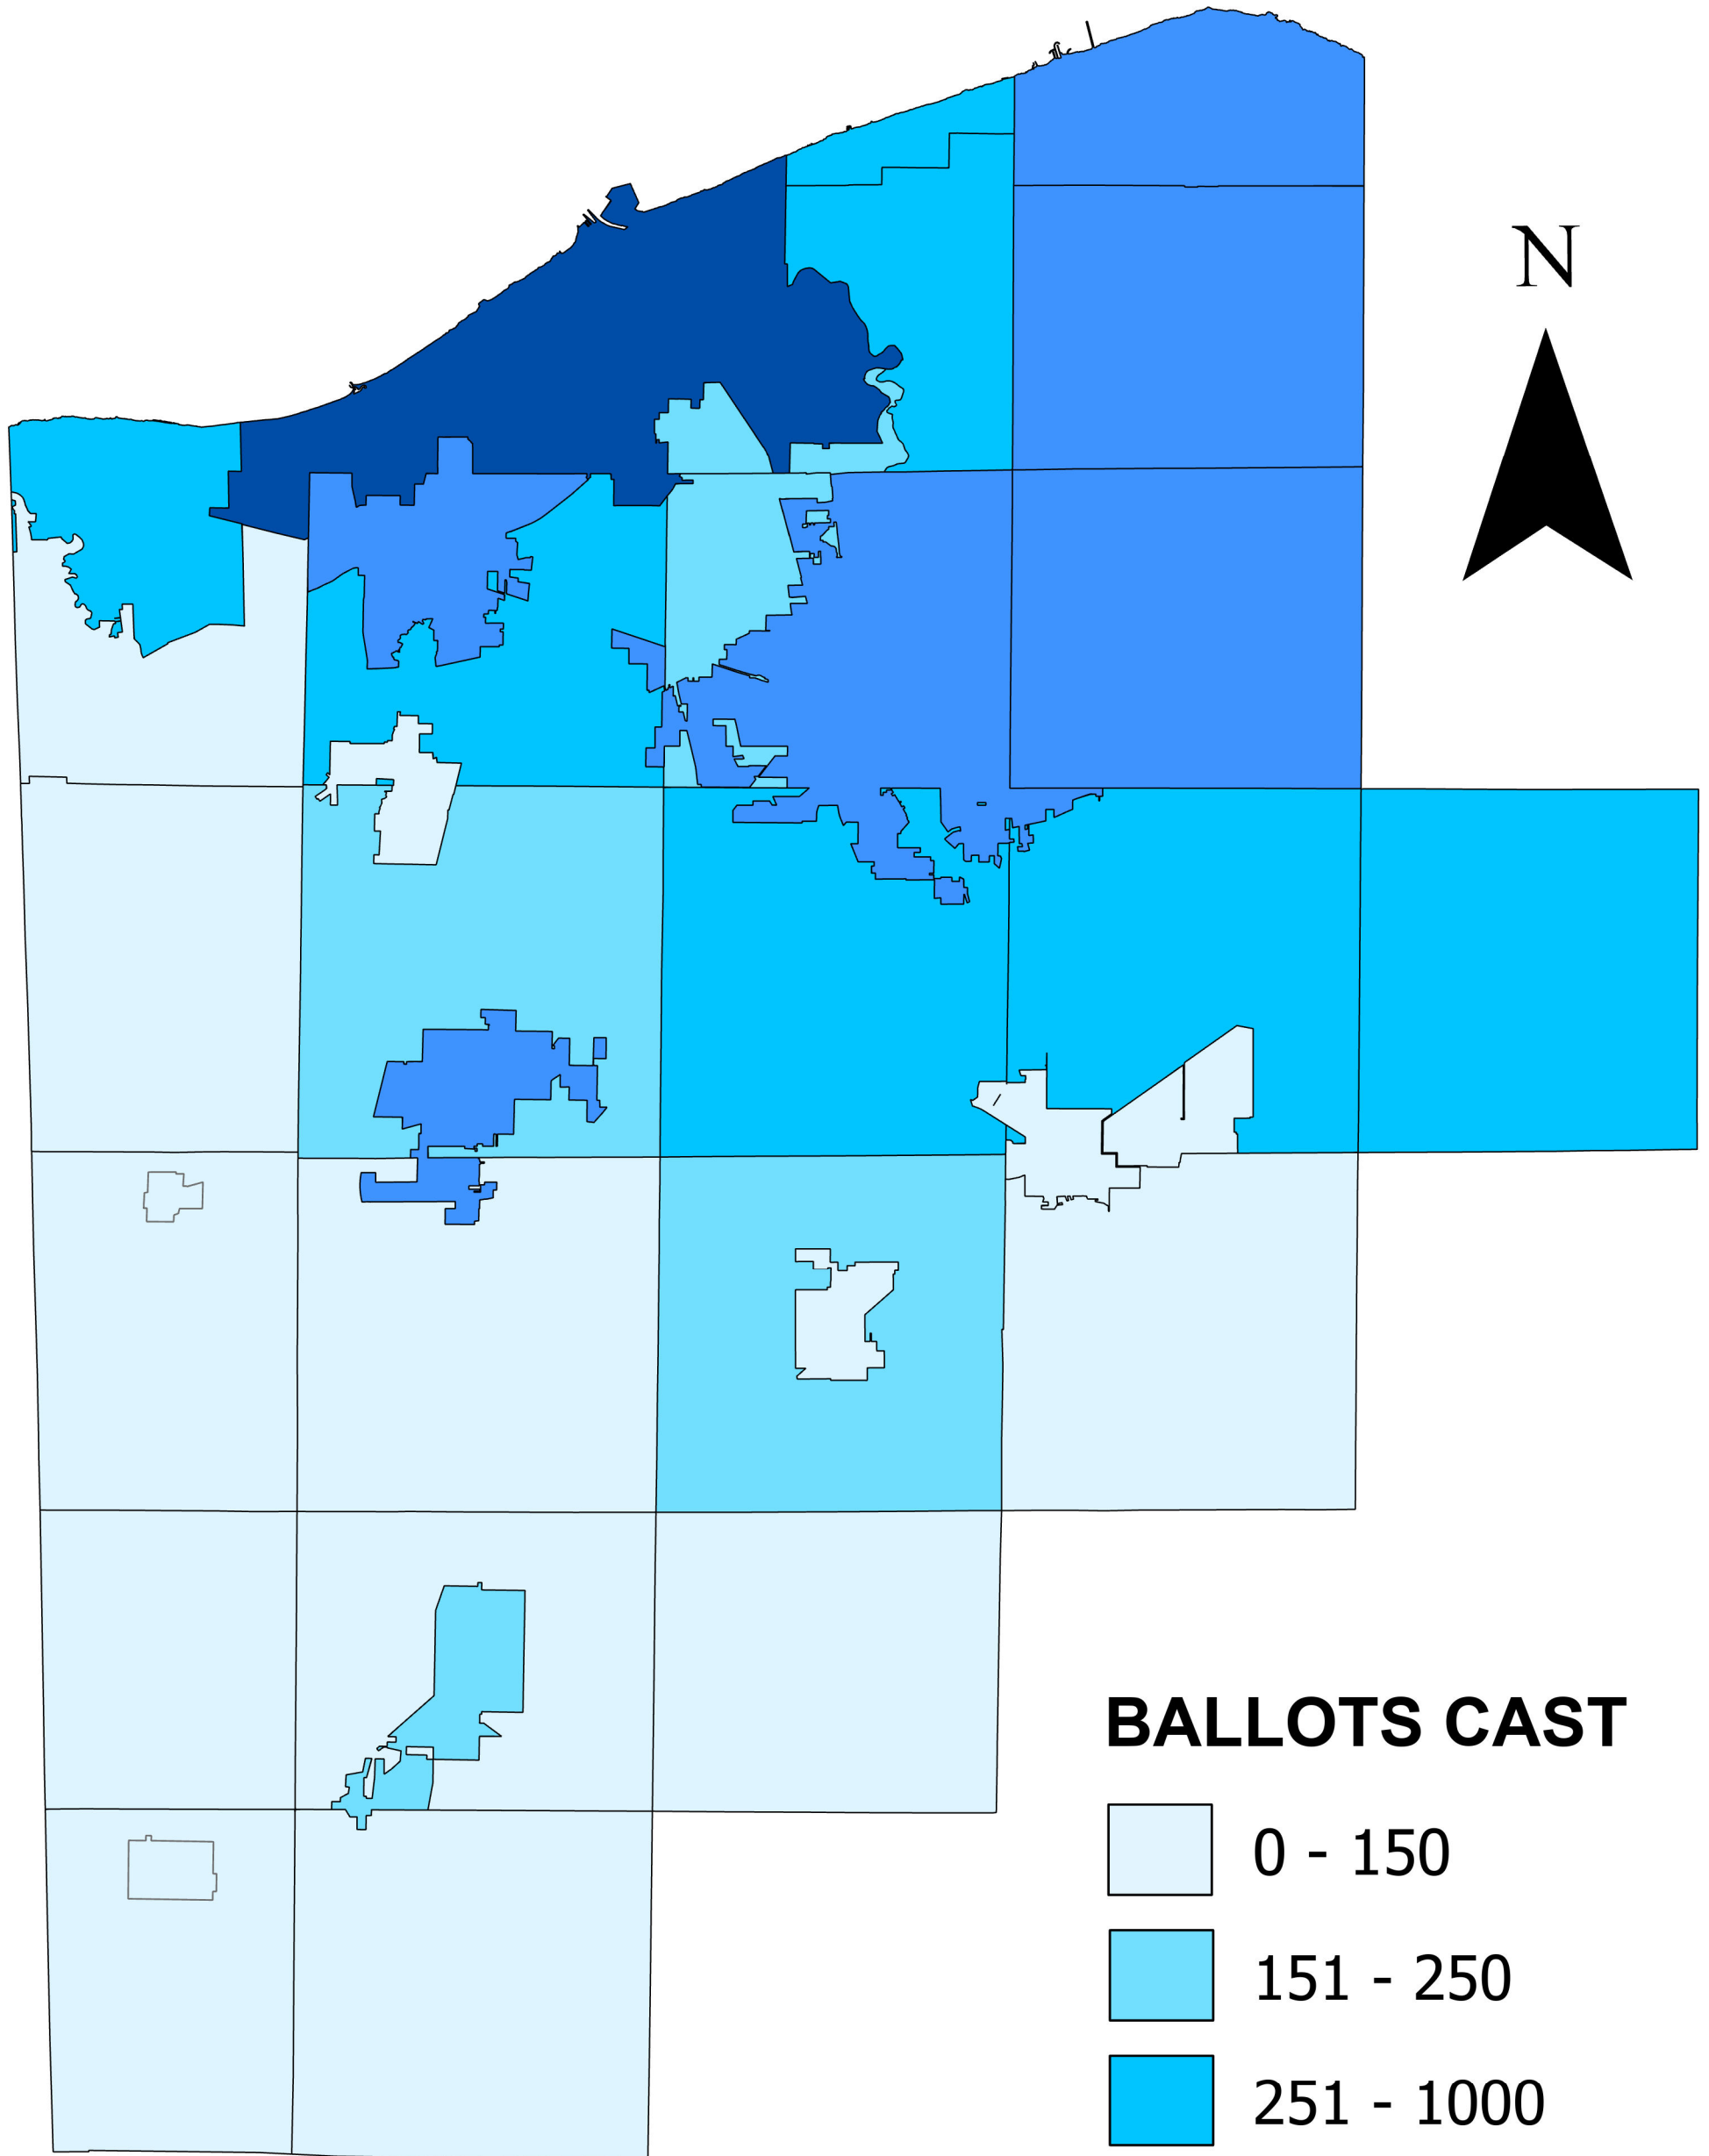

Lorain County Board of Elections

2024 Primary Election - Democratic Turnout

BALLOTS CAST

- 0 - 150
- 151 - 250
- 251 - 1000
- 1001 - 3999
- 4000+

0 2 4 8 Miles

Prepared by Lorain County Board of Elections
Paul R. Adams - Director
Election Operations Department - March 2024
dcos.03/24