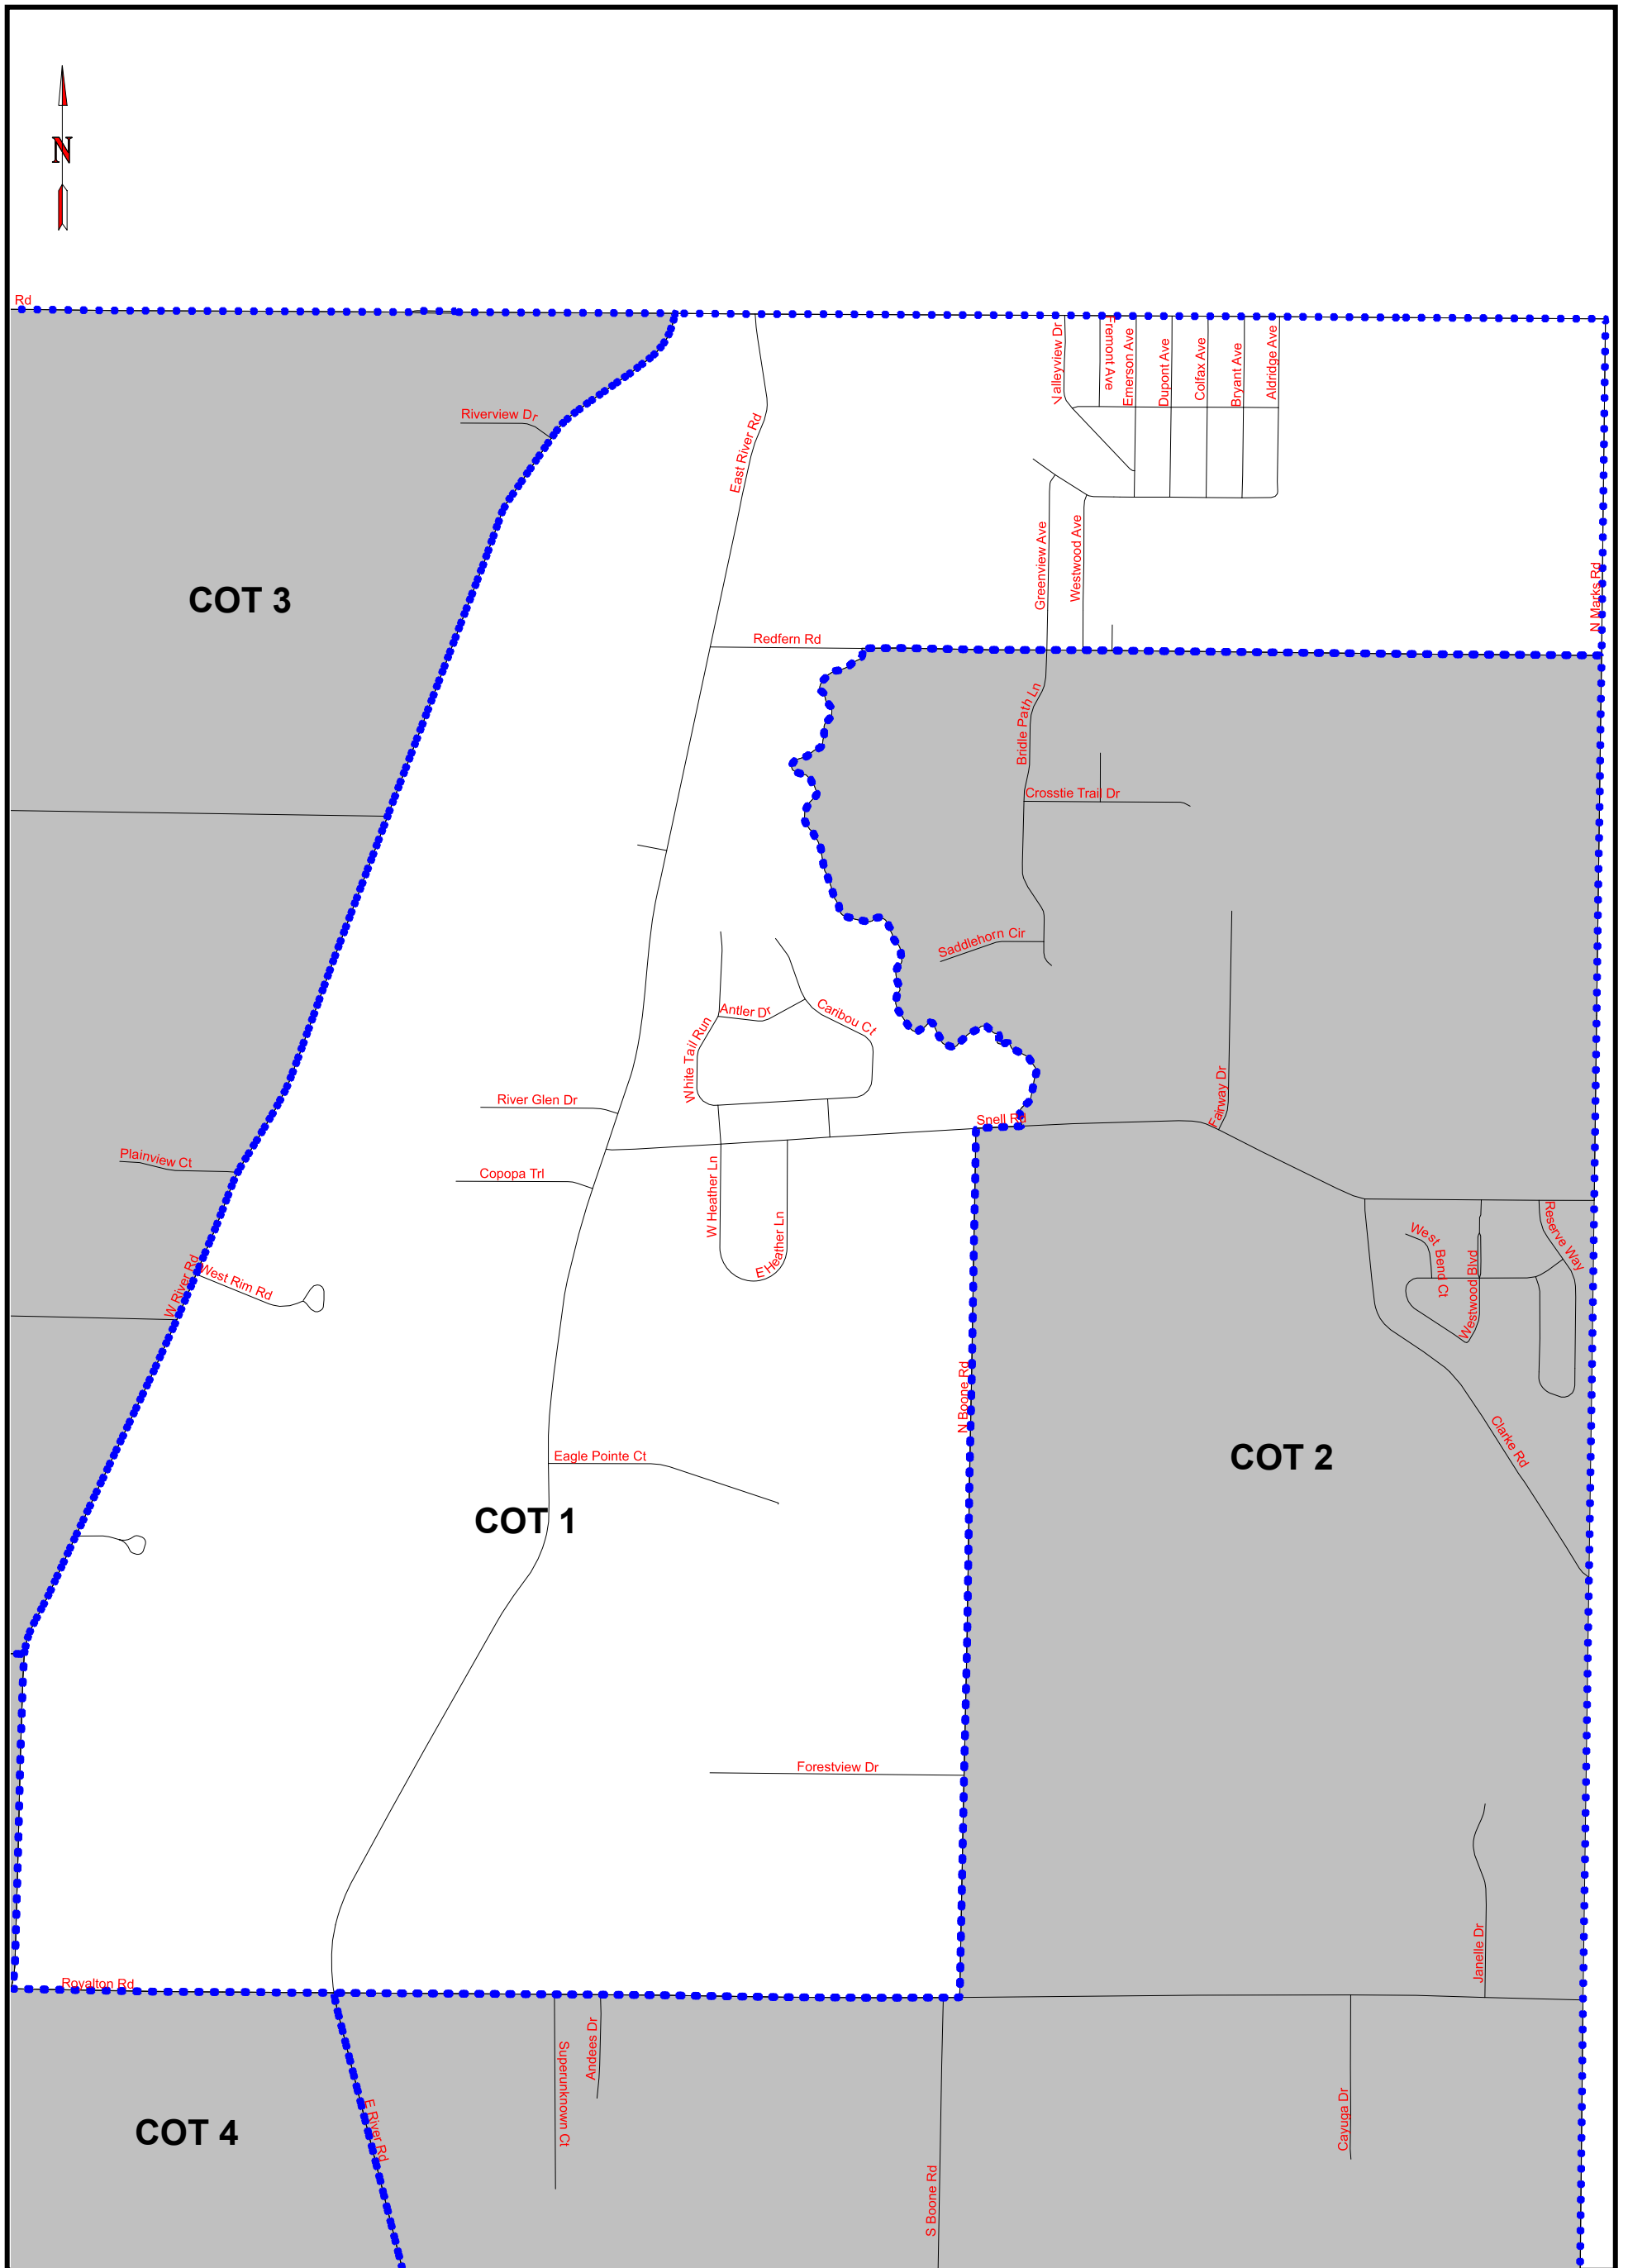

Legend

- State Route
- Roads
- Precinct

Columbia Township, Ohio - All Precincts

Ward Boundaries & Voting Precincts

Prepared by: Lorain County Board of Elections
 Paul R Adams - Director
 Election Operations - May, 2016
 jcp/02.2019

Precinct: Columbia Township 1

Ward Boundaries & Voting Precincts

Prepared by: Lorain County Board of Elections
 Paul R Adams - Director
 Election Operations Department - May, 2016
 jcp/02.2019

Precinct: Columbia Township 2

Precinct: Columbia Township 3

Ward Boundaries & Voting Precincts

Prepared by: Lorain County Board of Elections
 Paul R Adams - Director
 Election Operations Department - May, 2016
 jcp/02.2019

Legend

- Precinct
- Roads

Precinct: Columbia Township 4

Ward Boundaries & Voting Precincts

Prepared by: Lorain County Board of Elections
 Paul R Adams - Director
 Election Operations Department - May, 2016
 jcp/02/2019