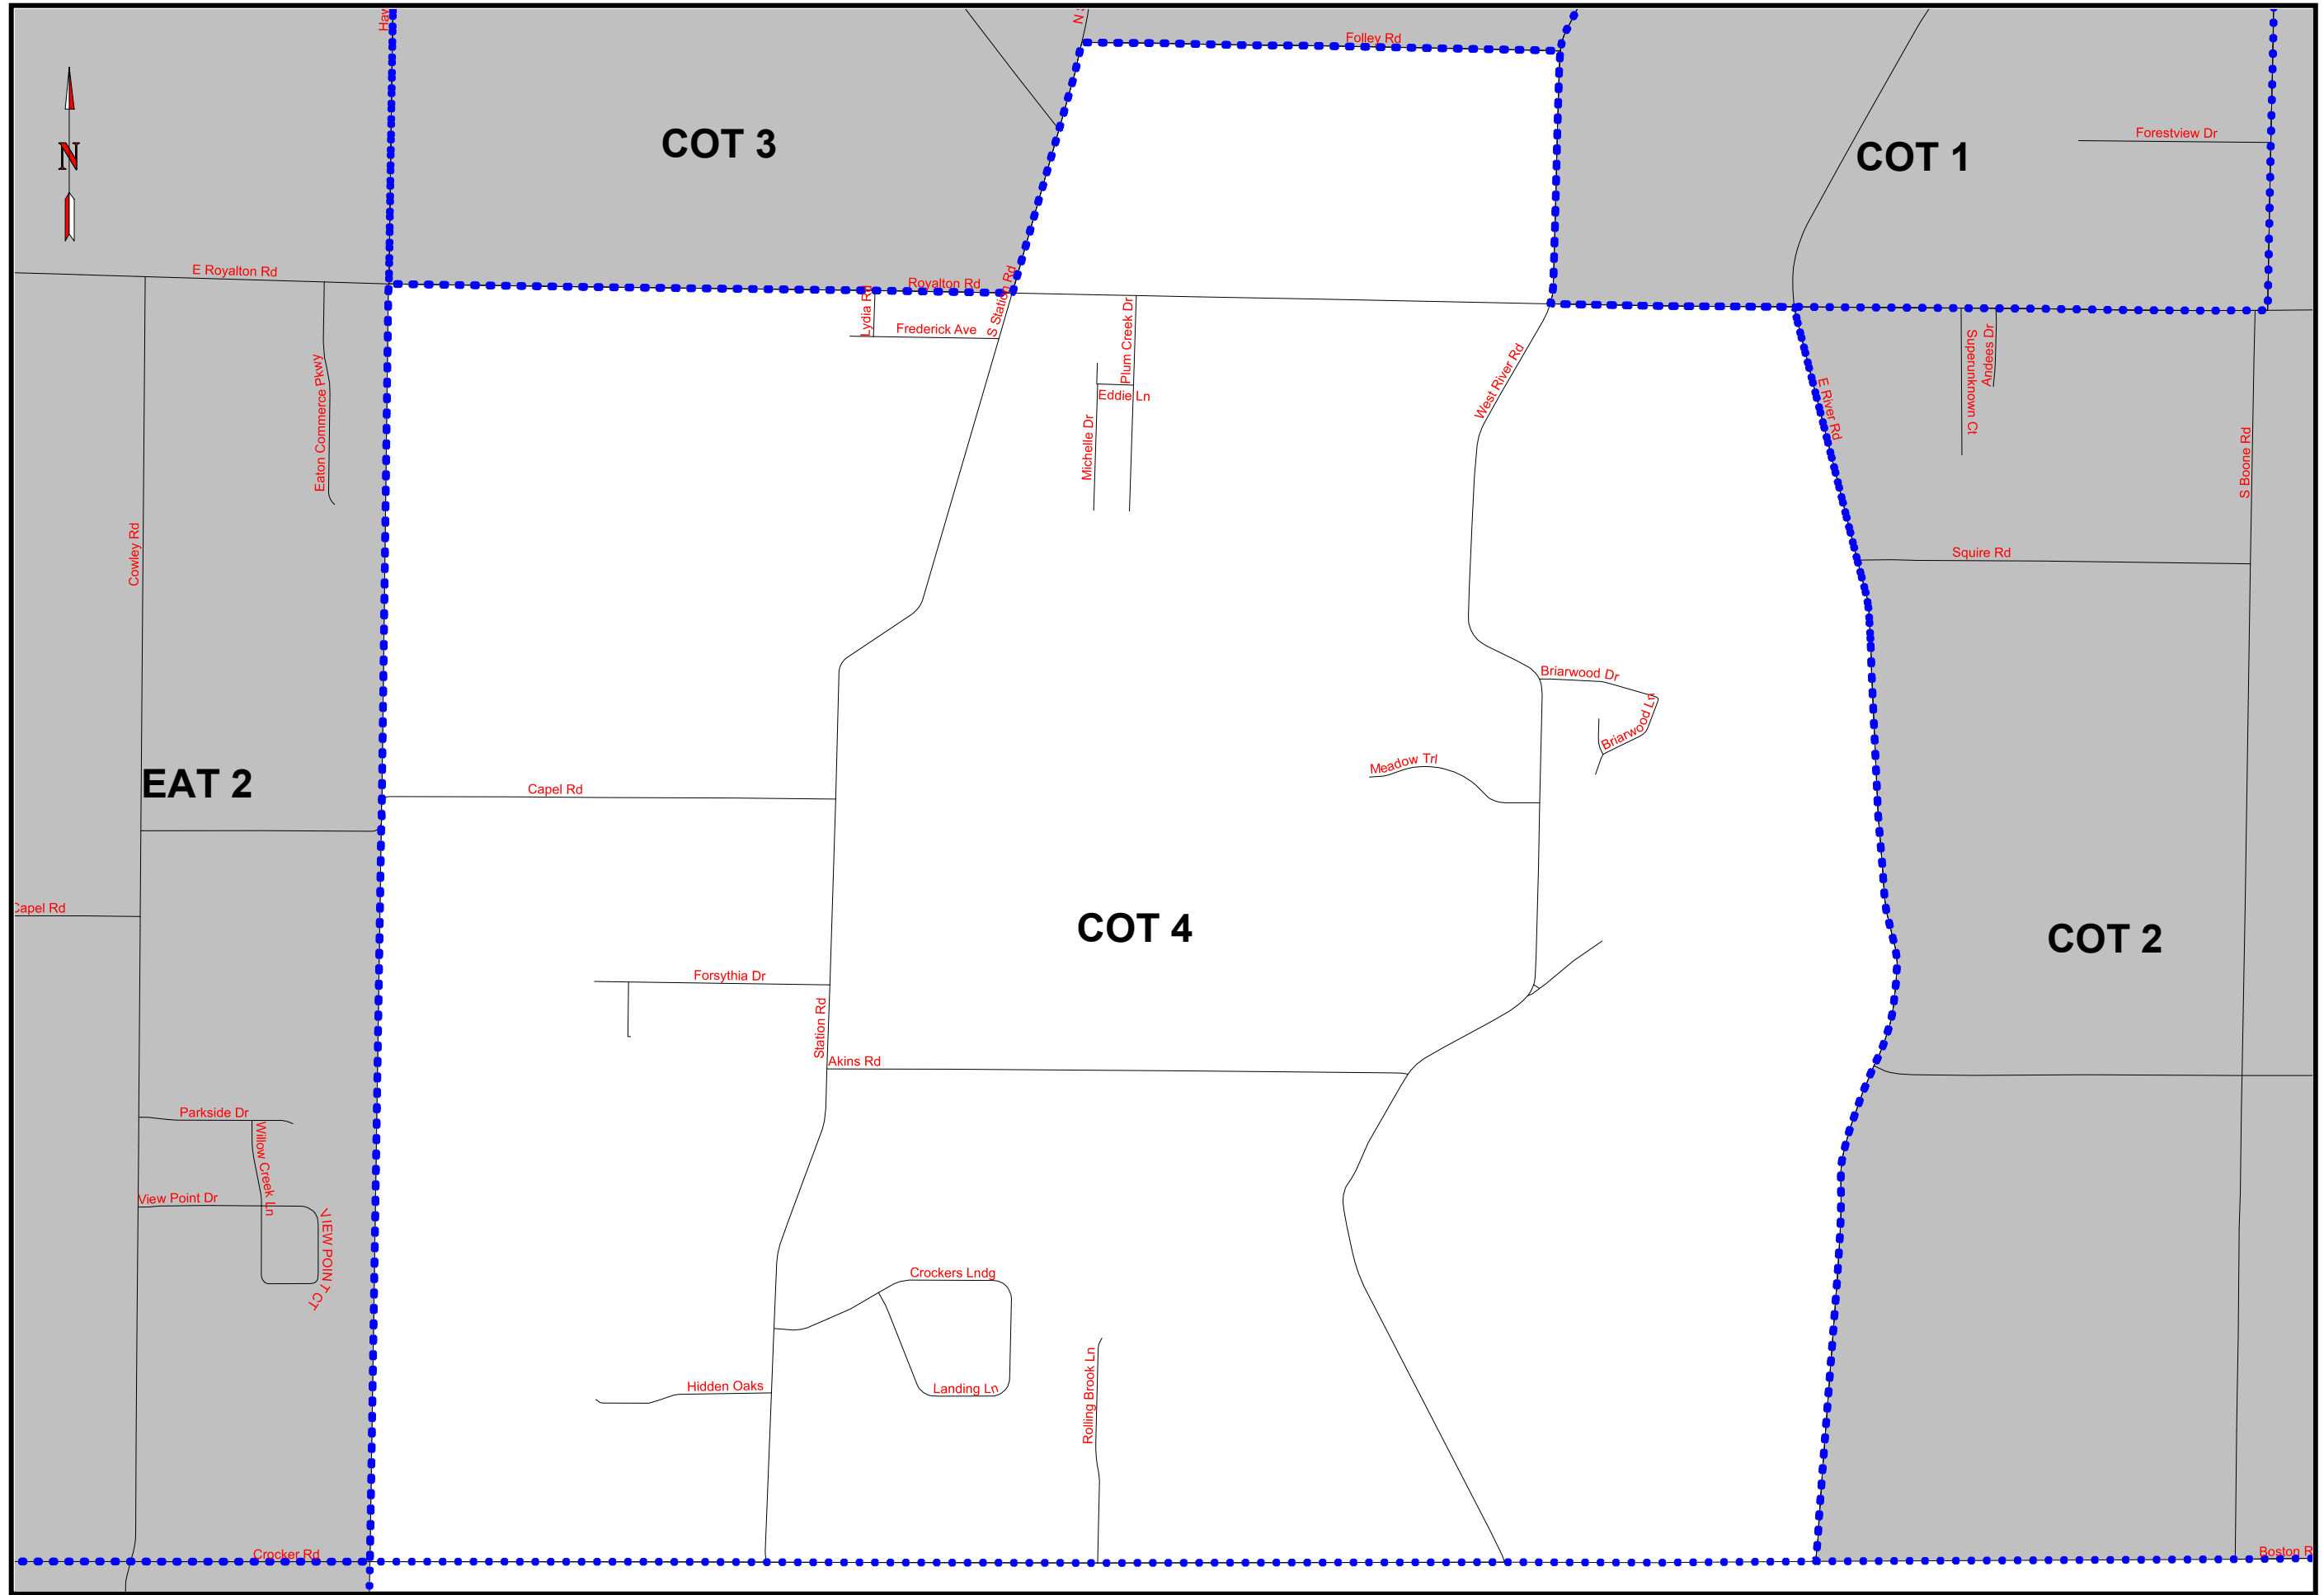

Legend

- State Route
- Roads
- Precinct

Columbia Township, Ohio - All Precincts

Ward Boundaries & Voting Precincts

Prepared by: Lorain County Board of Elections
 Paul R Adams - Director
 Election Operations - May, 2016
 jcp/02.2019

Precinct: Columbia Township 1

Ward Boundaries & Voting Precincts

Prepared by: Lorain County Board of Elections
 Paul R Adams - Director
 Election Operations Department - May, 2016
 jcp/02.2019

Precinct: Columbia Township 2

Precinct: Columbia Township 3

Ward Boundaries & Voting Precincts

Prepared by: Lorain County Board of Elections
 Paul R Adams - Director
 Election Operations Department - May, 2016
 jcp/02.2019

Legend

- Precinct
- Roads

Precinct: Columbia Township 4

Ward Boundaries & Voting Precincts

Prepared by: Lorain County Board of Elections
 Paul R Adams - Director
 Election Operations Department - May, 2016
 jcp/02/2019