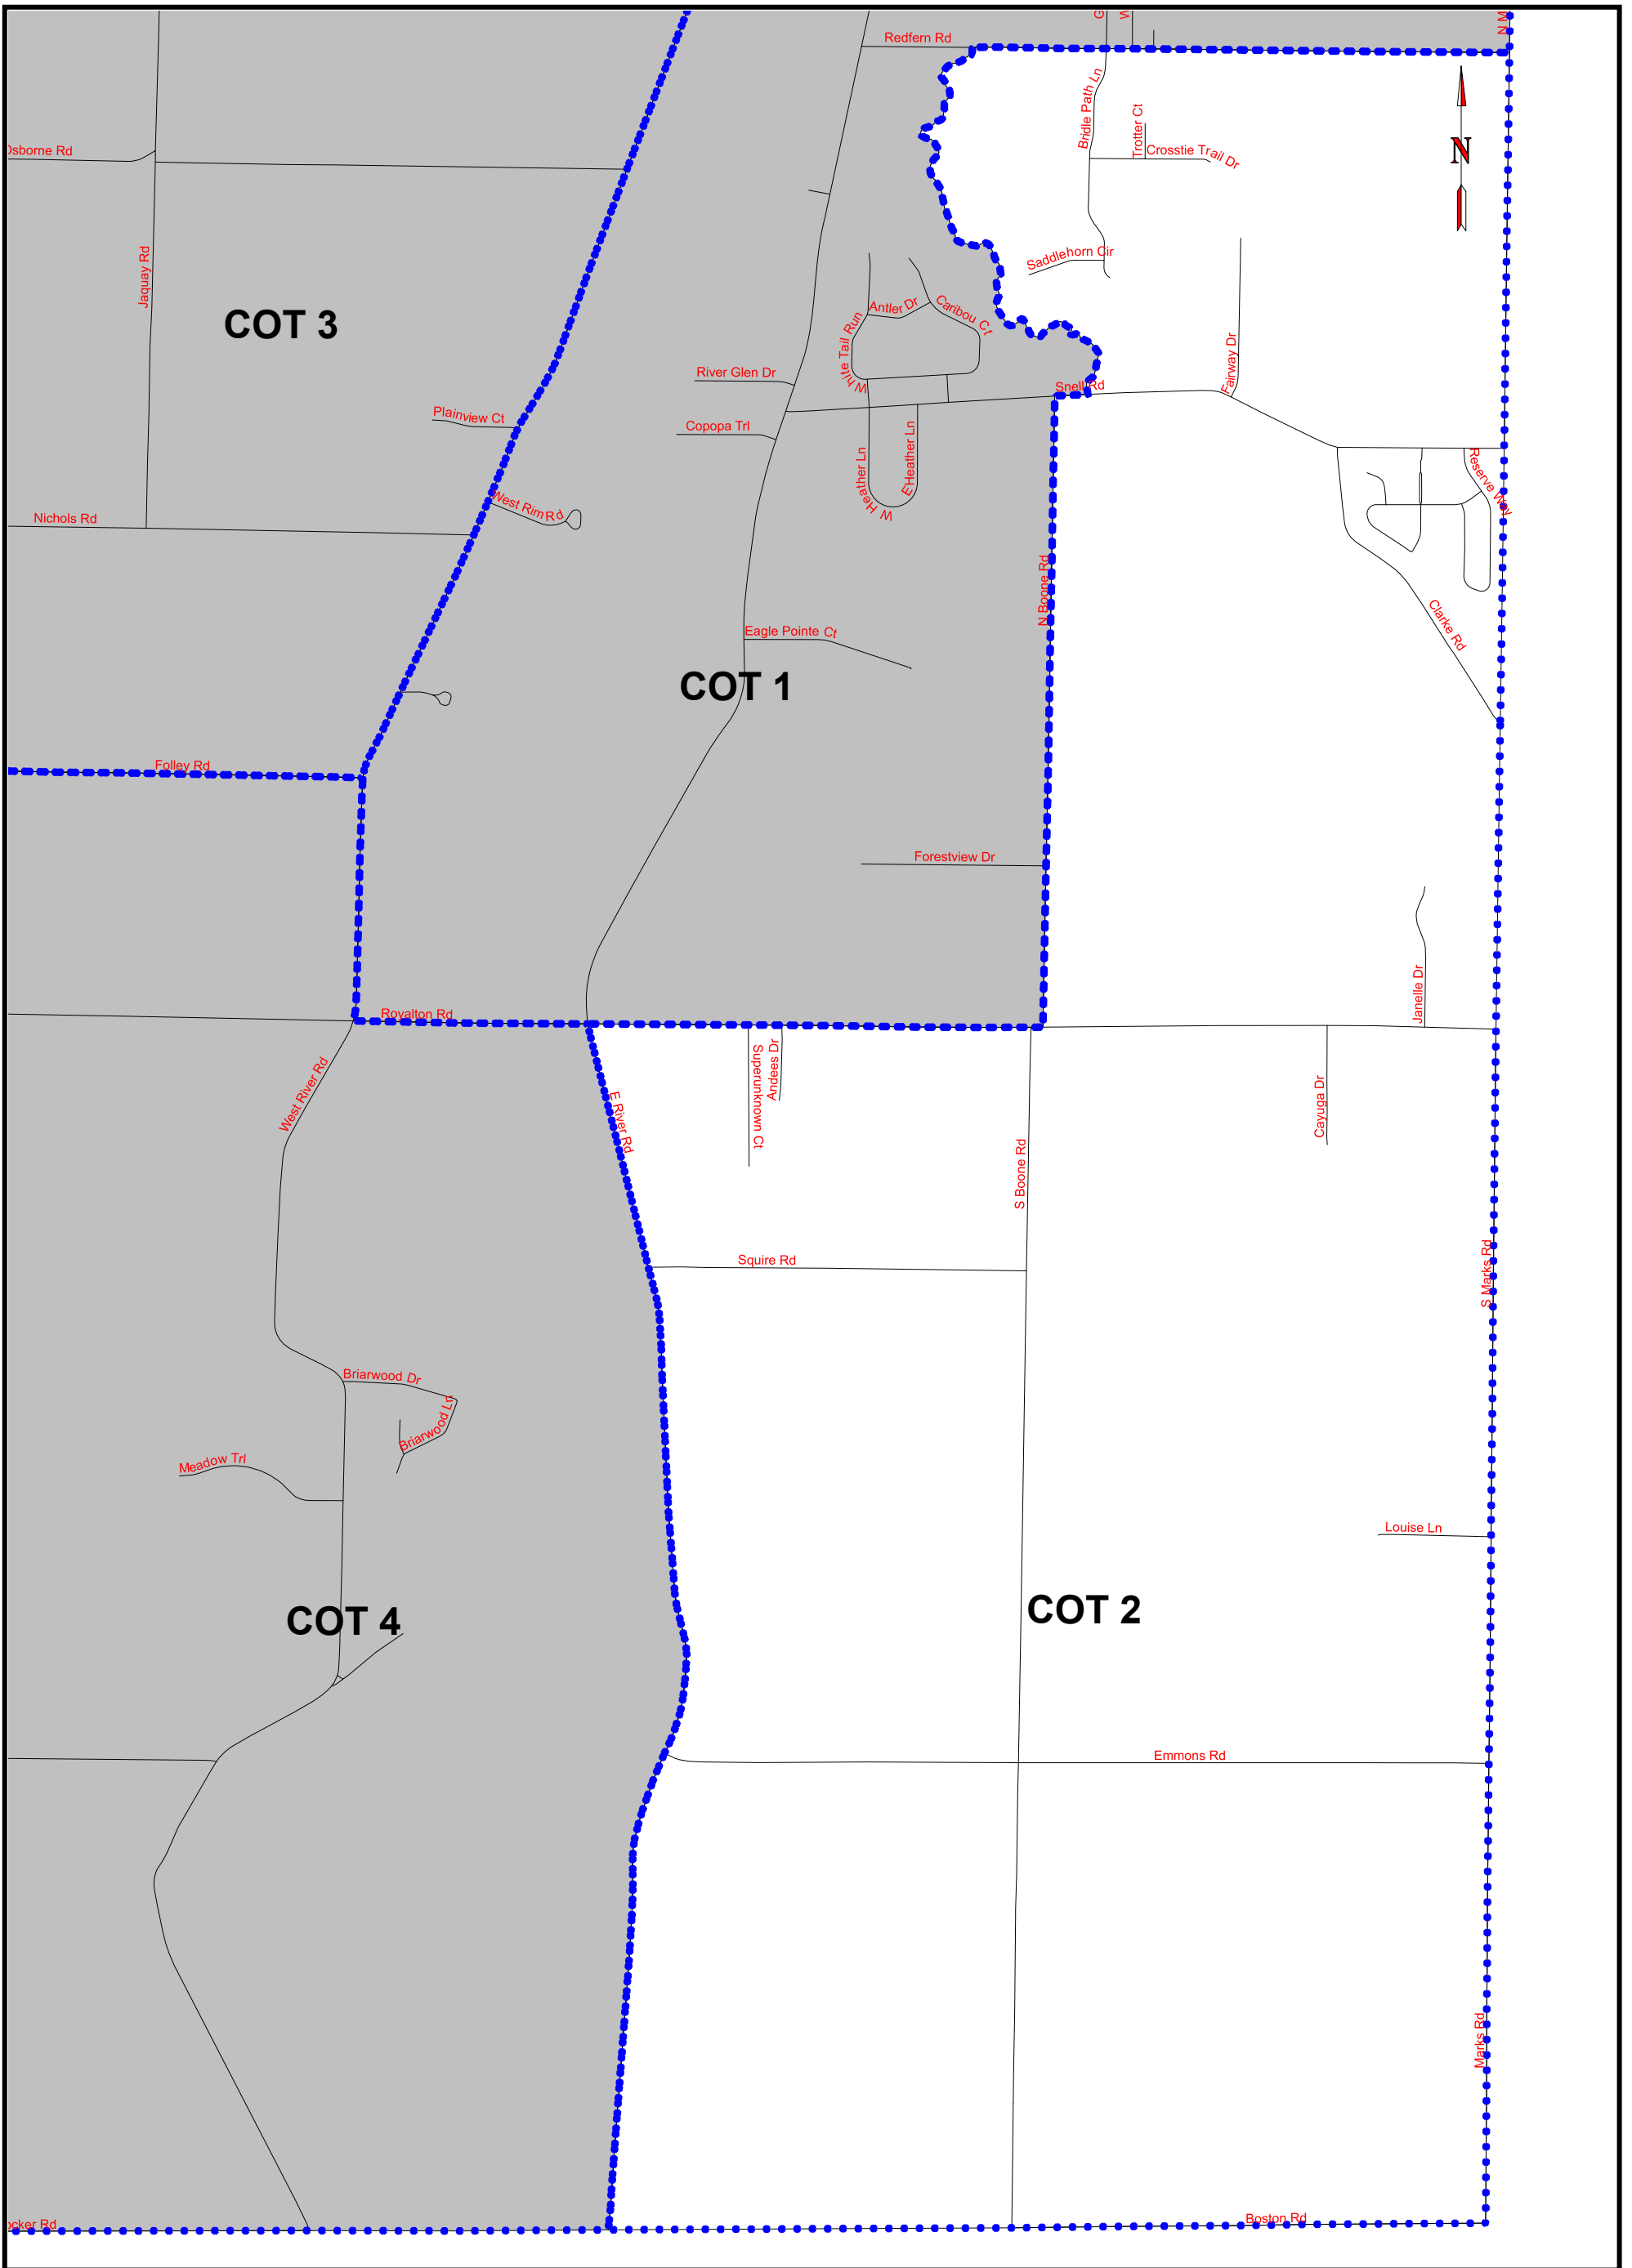

Legend

- State Route
- Roads
- Precinct

Columbia Township, Ohio - All Precincts

Ward Boundaries & Voting Precincts

Prepared by: Lorain County Board of Elections
 Paul R Adams - Director
 Election Operations - May, 2016
 jcp/02.2019

Precinct: Columbia Township 1

Ward Boundaries & Voting Precincts

Prepared by: Lorain County Board of Elections
 Paul R Adams - Director
 Election Operations Department - May, 2016
 jcp/02.2019

Precinct: Columbia Township 2

Precinct: Columbia Township 3

Ward Boundaries & Voting Precincts

Prepared by: Lorain County Board of Elections
 Paul R Adams - Director
 Election Operations Department - May, 2016
 jcp/02.2019

Legend

- Precinct
- Roads

Precinct: Columbia Township 4

Ward Boundaries & Voting Precincts

Prepared by: Lorain County Board of Elections
 Paul R Adams - Director
 Election Operations Department - May, 2016
 jcp/02/2019