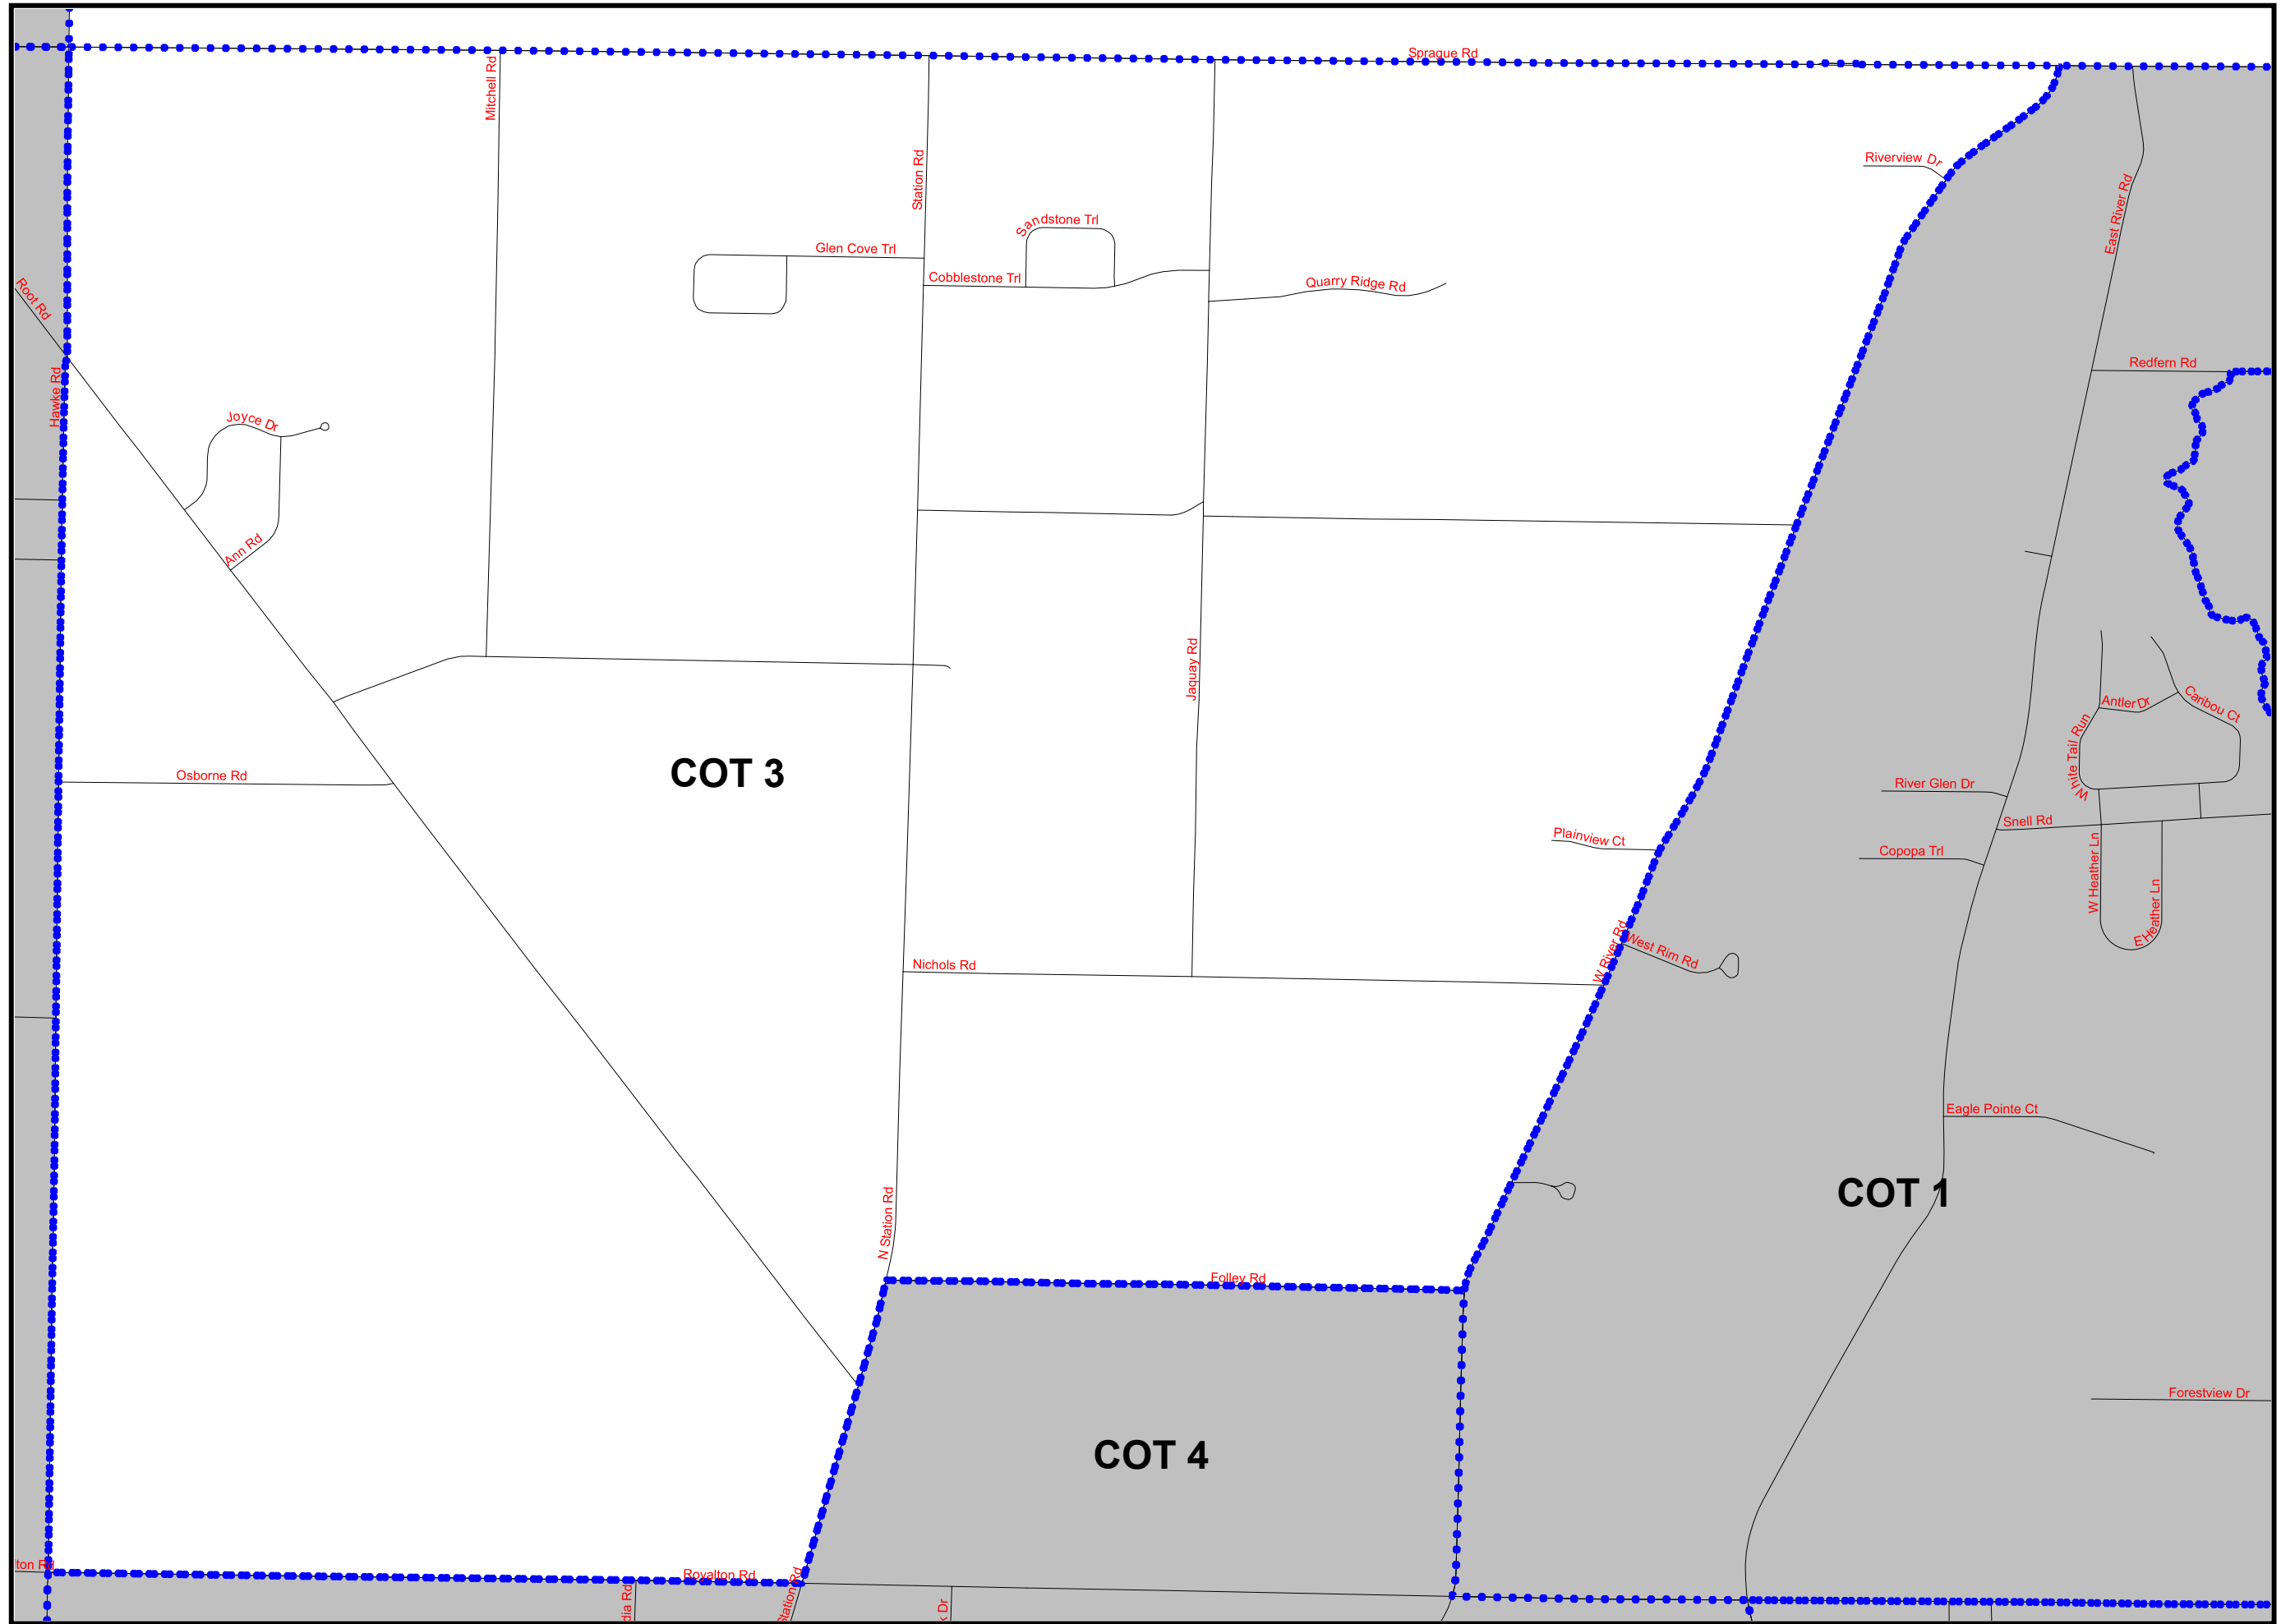

Legend

- Precinct
- Roads

Precinct: Columbia Township 3

Ward Boundaries & Voting Precincts

Prepared by: Lorain County Board of Elections
Paul R Adams - Director
Election Operations Department - May, 2016
jcp/02.2019